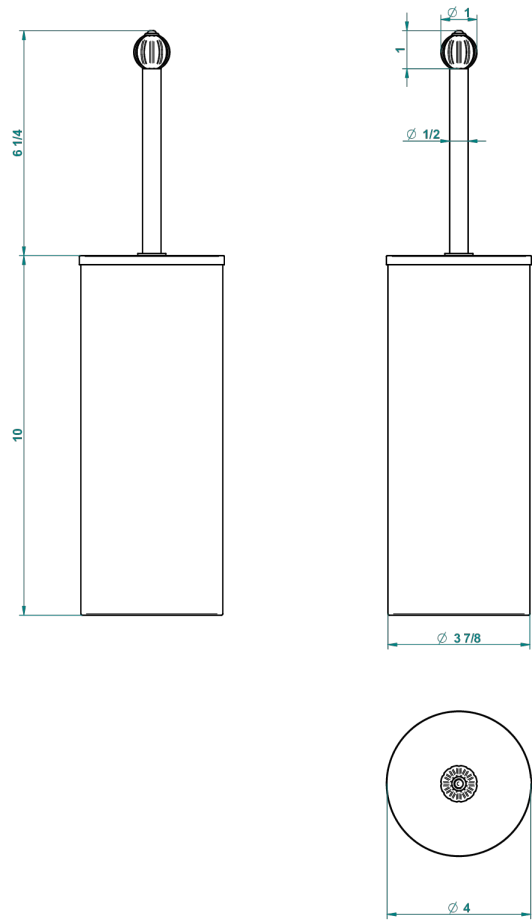

MANDARINE METAL

U1A-4700C

Metal toilet brush holder with brush with cover floor mounted

THG[®]
PARIS

23664

29/10/2015

CHARACTERISTIC

- Mandarin metal
- Metal toilet brush holder with brush with cover floor mounted