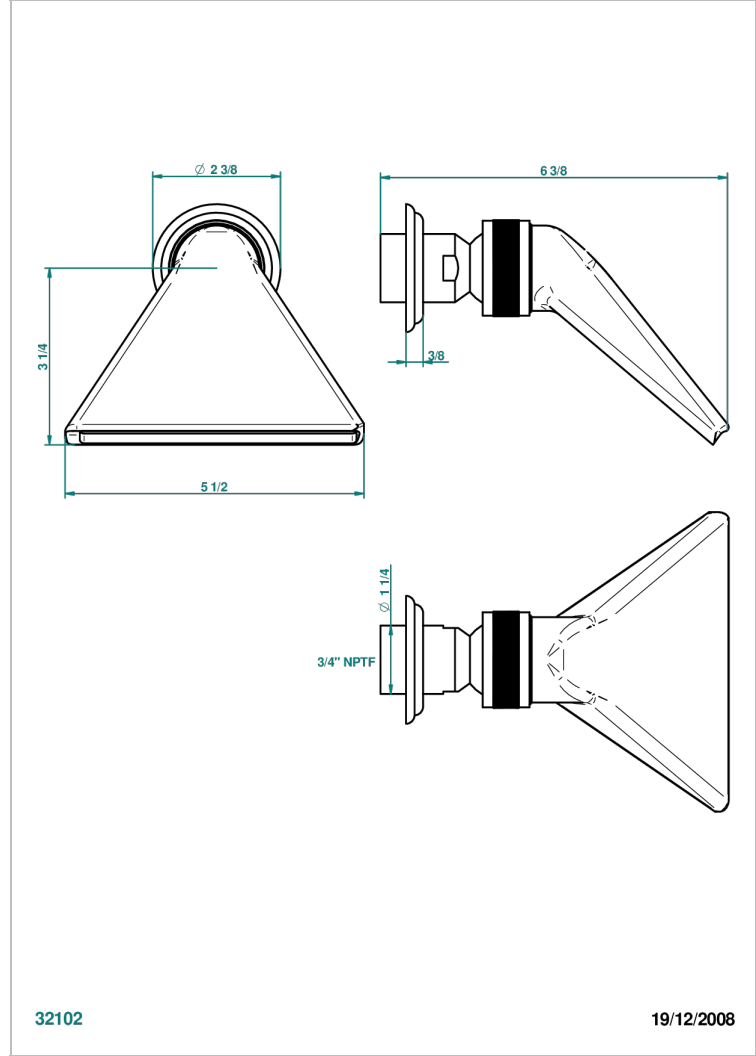

MANDARINE METAL

U1A-3640/US

Shower head, cast deluge with 3/4" connection

THG[®]
PARIS

32102

19/12/2008

CHARACTERISTIC

- Mandarin metal
- Shower head, cast deluge with 3/4" connection