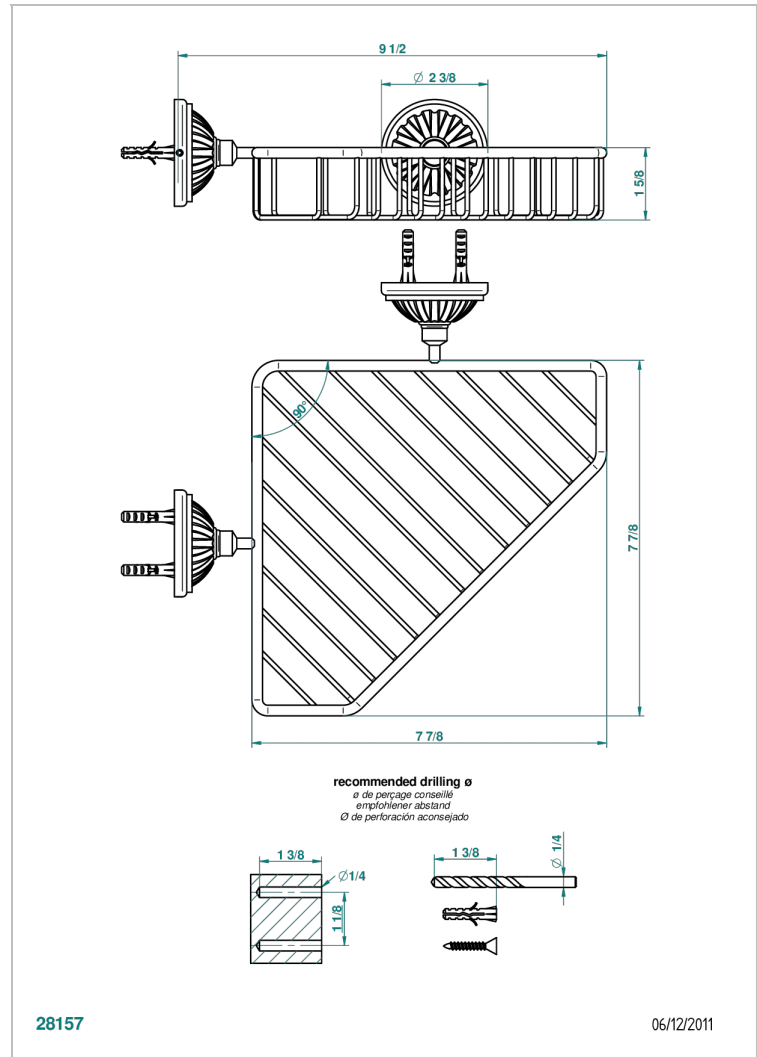

# MANDARINE METAL

U1A-3623

Large corner soap basket, wall mounted

THG<sup>®</sup>  
PARIS

## CHARACTERISTIC

- Mandarin metal
- Large corner soap basket, wall mounted