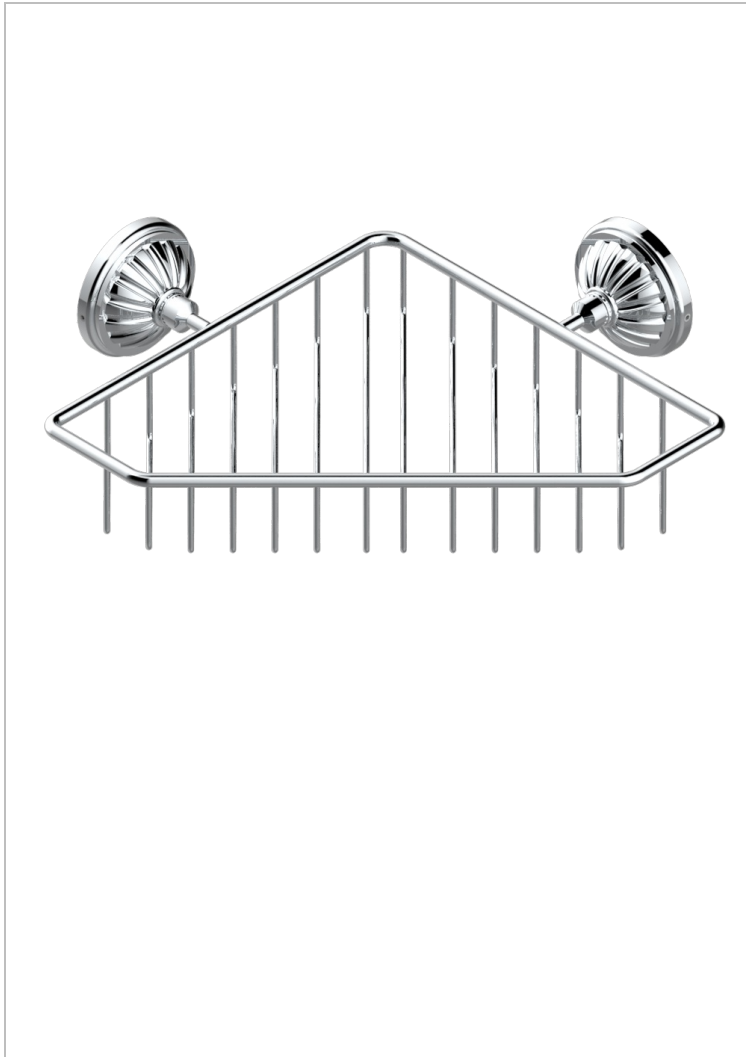

# MANDARINE METAL

U1A-3623

Large corner soap basket, wall mounted

THG<sup>®</sup>  
PARIS

## CHARACTERISTIC

- Mandarin metal
- Large corner soap basket, wall mounted

Nickel antique / Sovereign - H28

Nickel color PVD - H55

Nickel polished - B01

Rose Gold - F27

Satin chrome - C03

Silver polished, antique - H03

Silver rhodium - F18

Soft gold - F30