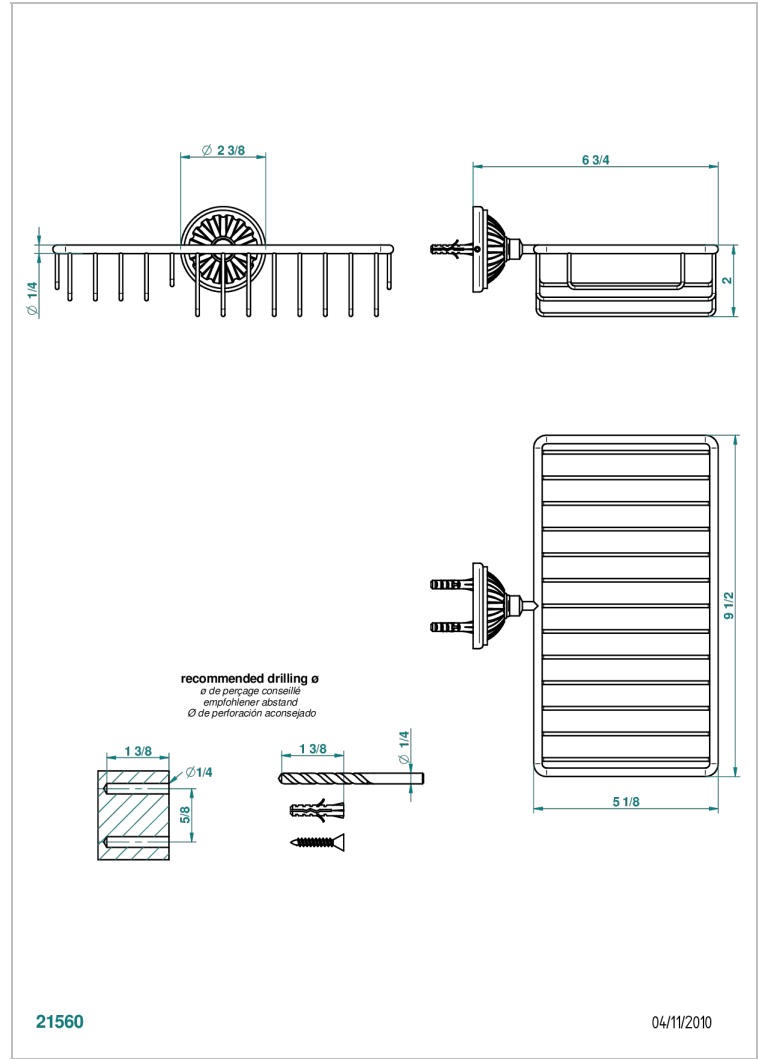

MANDARINE METAL

U1A-2620

Soap and sponge holder, wall mounted

THG[®]
PARIS

CHARACTERISTIC

- Mandarin metal
- Soap and sponge holder, wall mounted

AVAILABLE FINITIONS

Black nickel - D24
Blush PVD - H62
Brass color PVD - H49
Brown bronze color PVD - F33
Chrome polished - A02
Chrome polished / gold polished - G02