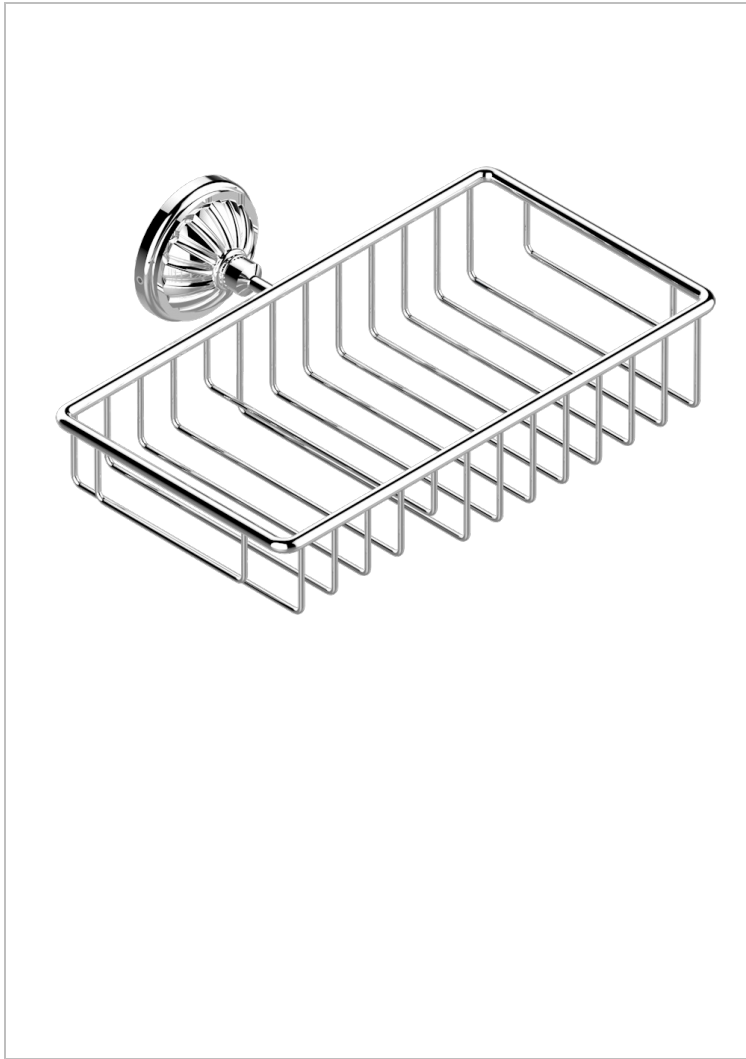

MANDARINE METAL

U1A-2620

Soap and sponge holder, wall mounted

THG[®]
PARIS

CHARACTERISTIC

- Mandarin metal
- Soap and sponge holder, wall mounted

AVAILABLE FINITIONS

Black nickel - D24
Blush PVD - H62
Brass color PVD - H49
Brown bronze color PVD - F33
Chrome polished - A02
Chrome polished / gold polished - G02

Copper antique matt, coated - H07
Gold color PVD - H52
Gold mat - F07
Gold polished - F01
Gold satiny - F03
Graphite PVD - H64

Light coated bronze - D01
Matt Umber PVD - H67
Matt blush PVD - H60
Matt brass color PVD - H50
Matt brown bronze color PVD - F34
Matt chrome (American satin) - C02