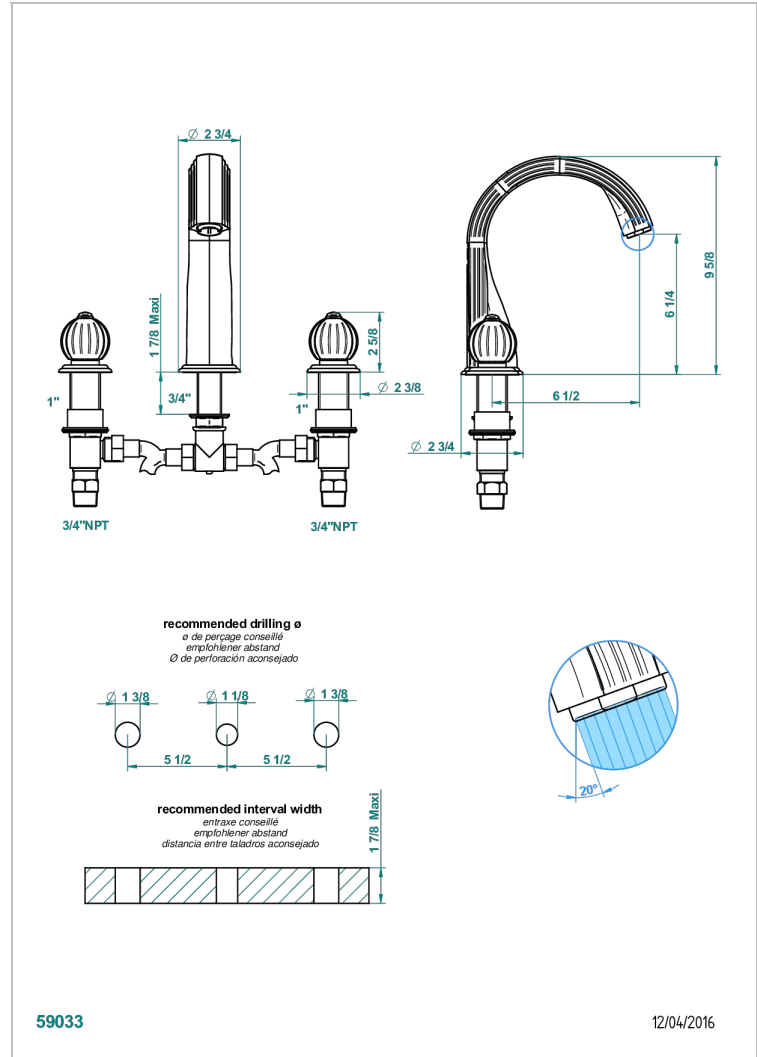

MANDARINE METAL

U1A-25SGUS

Roman tub set with 3/4" valves

CHARACTERISTIC

- Mandarin metal
- Roman tub set with 3/4" valves

AVAILABLE FINITIONS

Black nickel - D24
 Blush PVD - H62
 Brass color PVD - H49
 Brown bronze color PVD - F33
 Chrome polished - A02
 Chrome polished / gold polished - G02

Matt gold color PVD - H53
 Matt graphite PVD - H65
 Matt nickel (American satin) - C01
 Matt nickel color PVD - H56
 Nickel antique / Sovereign - H28
 Nickel color PVD - H55

Nickel polished - B01
 Rose Gold - F27
 Satin chrome - C03
 Silver polished, antique - H03
 Silver rhodium - F18
 Soft gold - F30