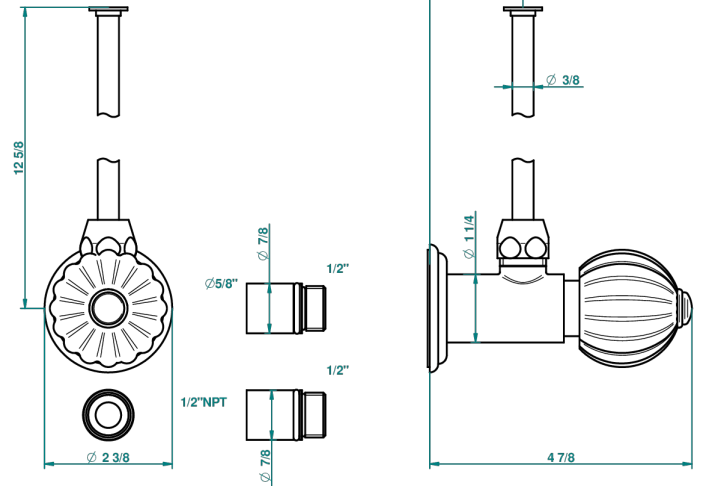

MANDARINE METAL

U1A-181/SWC

Angle supply valve with 3/8" adaptor set for toilet

34868

09/07/2014

CHARACTERISTIC

- Mandarin metal
- Angle supply valve with 3/8" adaptor set for toilet

AVAILABLE FINITIONS