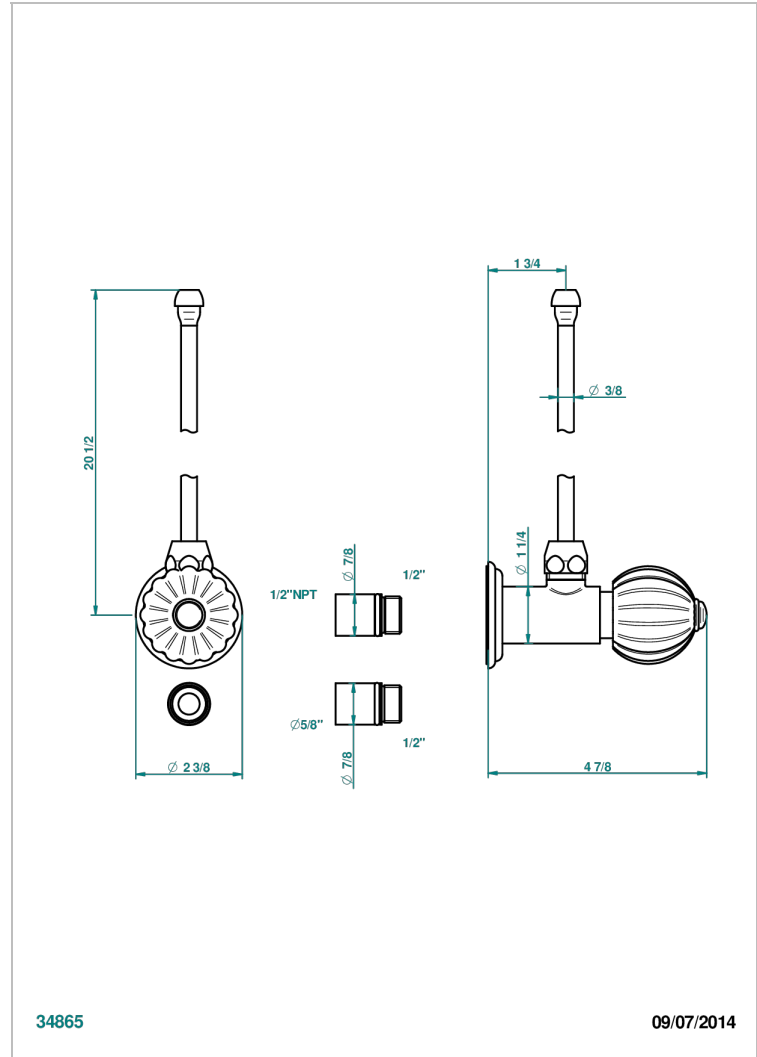

MANDARINE METAL

U1A-181/SLA

Angle supply valve with 3/8" adaptor set

34865

09/07/2014

CHARACTERISTIC

- Mandarin metal
- Angle supply valve with 3/8" adaptor set

AVAILABLE FINITIONS