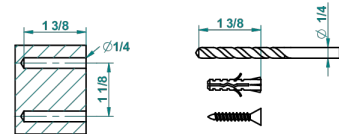

18369

13/01/2016

CHARACTERISTIC

- Beverley
- Wall mounted toilet brush holder

AVAILABLE FINITIONS

Black nickel - D24
Blush PVD - H62
Brass color PVD - H49
Brown bronze color PVD - F33
Chrome polished - A02
Chrome polished / gold polished - G02

Gold color PVD - H52
Gold mat - F07
Gold polished - F01
Gold satiney - F03
Graphite PVD - H64
Matt Umber PVD - H67

Matt blush PVD - H60
Matt brass color PVD - H50
Matt brown bronze color PVD - F34
Matt chrome (American satin) - C02
Matt gold color PVD - H53
Matt graphite PVD - H65

Matt nickel (American satin) - C01
Matt nickel color PVD - H56
Nickel antique / Sovereign - H28
Nickel color PVD - H55
Nickel polished - B01
Satin chrome - C03

Silver rhodium - F18
Soft gold - F30
Soft matt gold - F31
Umber PVD - H66