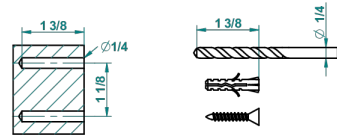

25609

15/12/2015

CHARACTERISTIC

- Beverley
- Metal toilet brush holder with brush with cover wall mounted

AVAILABLE FINITIONS

Black nickel - D24
Blush PVD - H62
Brass color PVD - H49
Brown bronze color PVD - F33
Chrome polished - A02
Chrome polished / gold polished - G02

Gold color PVD - H52
Gold mat - F07
Gold polished - F01
Gold satiney - F03
Graphite PVD - H64
Matt Umber PVD - H67

Matt blush PVD - H60
Matt brass color PVD - H50
Matt brown bronze color PVD - F34
Matt chrome (American satin) - C02
Matt gold color PVD - H53
Matt graphite PVD - H65

Matt nickel (American satin) - C01
Matt nickel color PVD - H56
Nickel antique / Sovereign - H28
Nickel color PVD - H55
Nickel polished - B01
Satin chrome - C03

Silver rhodium - F18
Soft gold - F30
Soft matt gold - F31
Umber PVD - H66