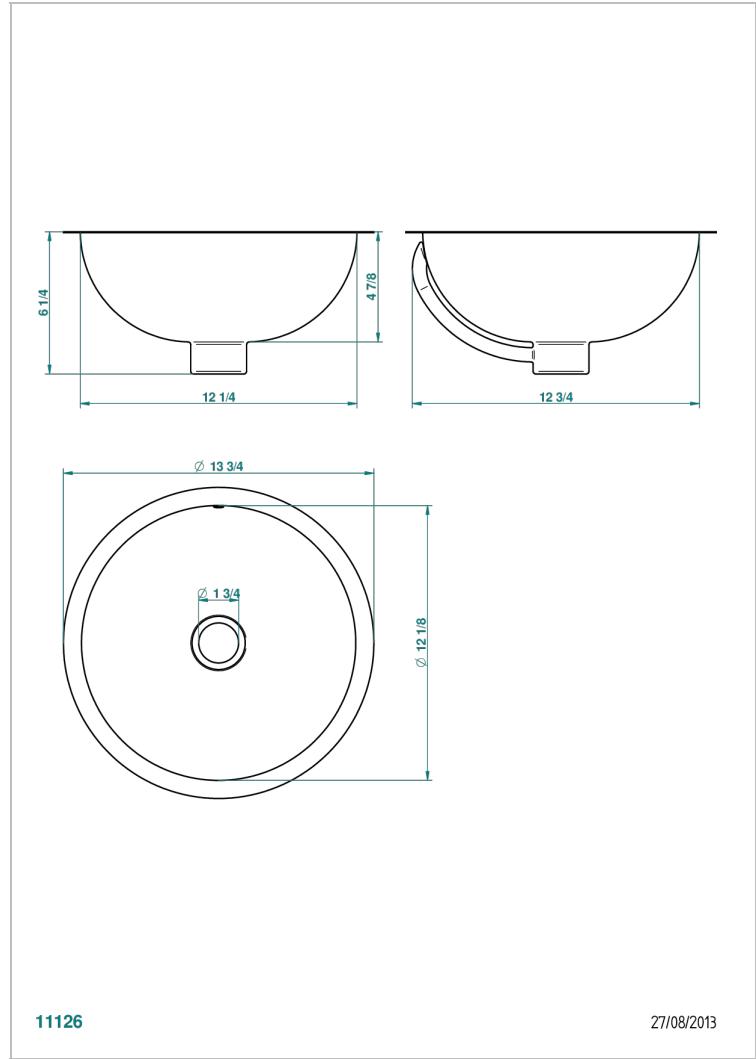

METAL BASIN

GB2-11/BP

Round hand basin 13 13/16" with overflow and flat edge, to fix under, hammered metal finishing

11126

27/08/2013

CHARACTERISTIC

- Metal Basin
- Round hand basin 13 13/16" with overflow and flat edge, to fix under, hammered metal finishing

AVAILABLE FINITIONS

- Chrome polished - A02
- Gold polished - F01
- Matt nickel (American satin) - C01
- Natural brass, uncoated (metal basin) - O05
- Natural red copper, uncoated (metal basin) - O04
- Nickel polished - B01