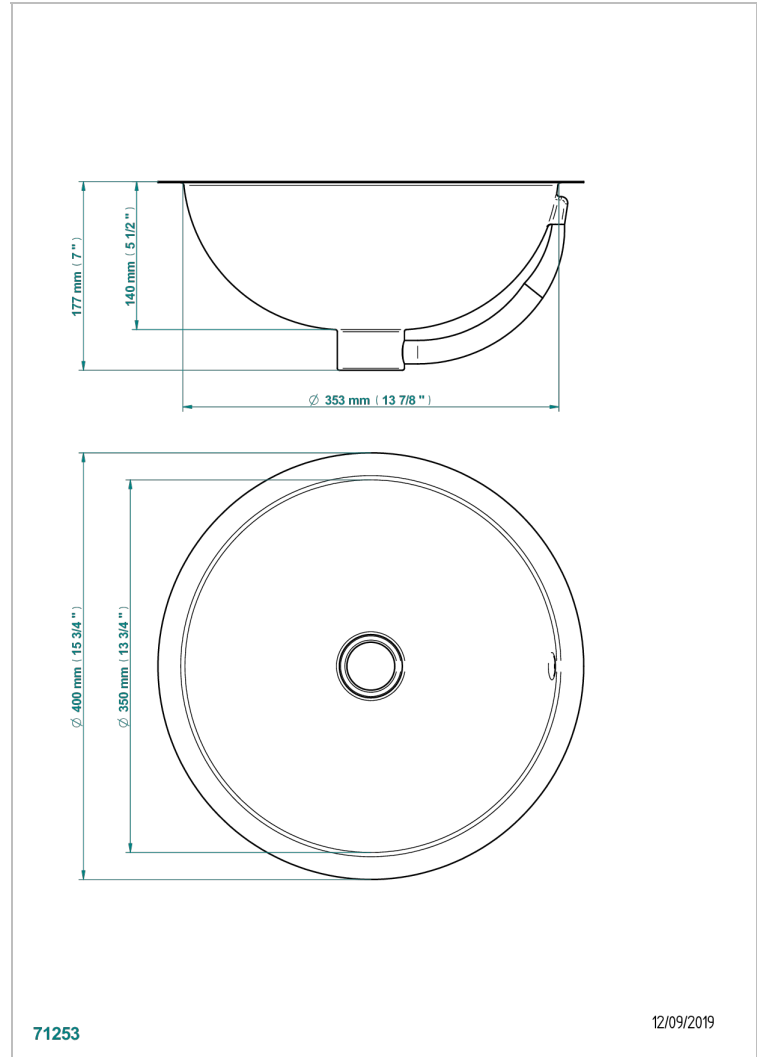

METAL BASIN

GB2-1/BP

Round basin 15 1/4" with overflow and flat edge, to fix under, hammered metal finishing

CHARACTERISTIC

- Metal Basin
- Round basin 15 1/4" with overflow and flat edge, to fix under, hammered metal finishing