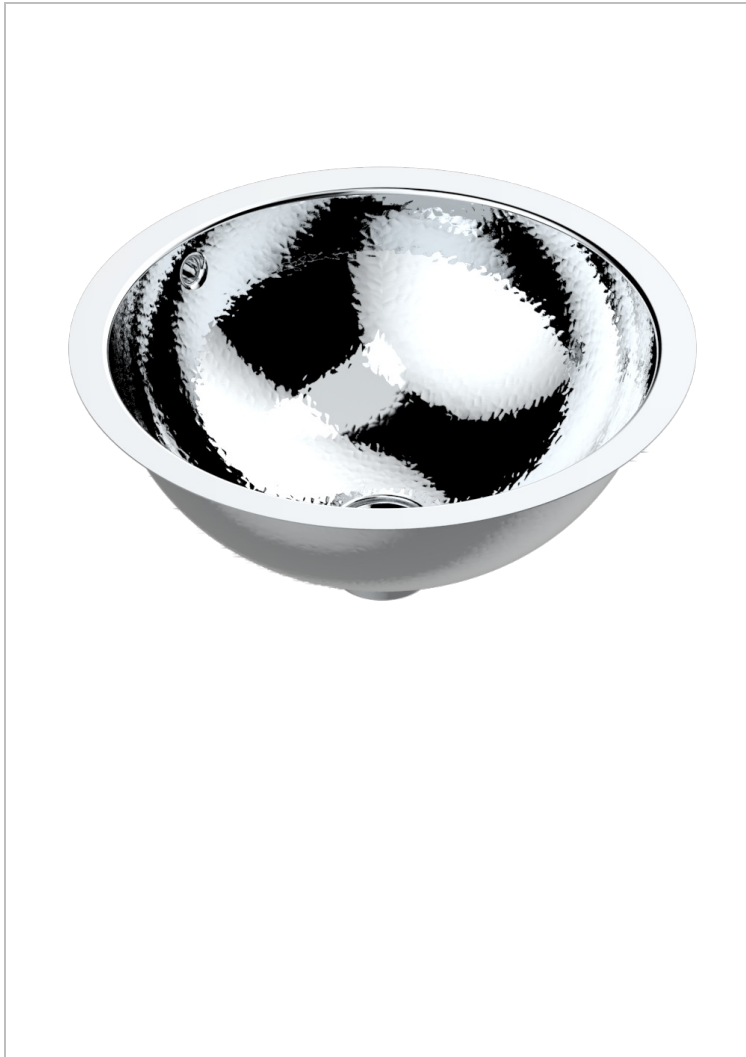

METAL BASIN

GB2-1/BP

Round basin 15 1/4" with overflow and flat edge, to fix under, hammered metal finishing

CHARACTERISTIC

- Metal Basin
- Round basin 15 1/4" with overflow and flat edge, to fix under, hammered metal finishing

AVAILABLE FINITIONS

Chrome polished - A02
Gold polished - F01
Matt nickel (American satin) - C01
Natural brass, uncoated (metal basin) - O05
Natural red copper, uncoated (metal basin) - O04
Nickel polished - B01

Soft gold - F30