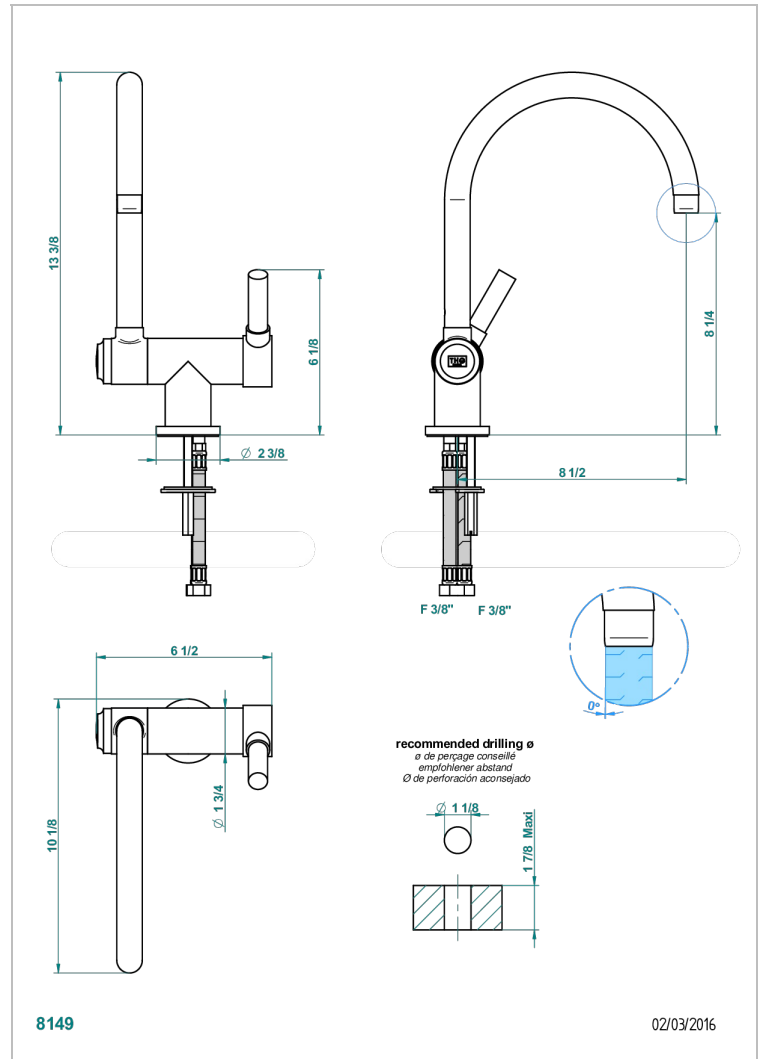

# PRIMO KITCHEN

G98-6181NR

Kitchen faucet with movable spout

THG<sup>®</sup>  
PARIS

## CHARACTERISTIC

- Primo Kitchen
- Kitchen faucet with movable spout

## TECHNICAL SPECS

- Recommandé : 3 bars (max. 5 bars) - Advised : 43,5 psi (max. 72 psi)
- 8,2 l/min à 3 bars (2.2 gpm at 43.5 psi)