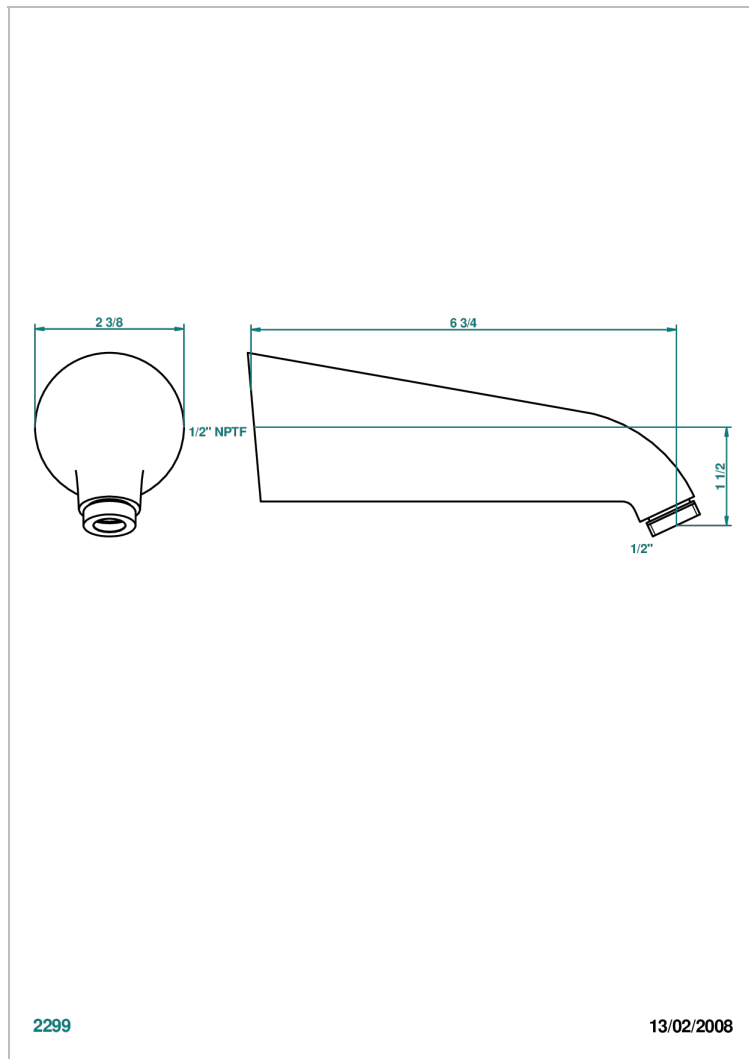

# LES ONDES WITH LEVER HANDLES

G8B-85/US

Cast shower arm, 6 3/4" long

THG<sup>®</sup>  
PARIS

## CHARACTERISTIC

- Les Ondes with lever handles
- Cast shower arm, 6 3/4" long