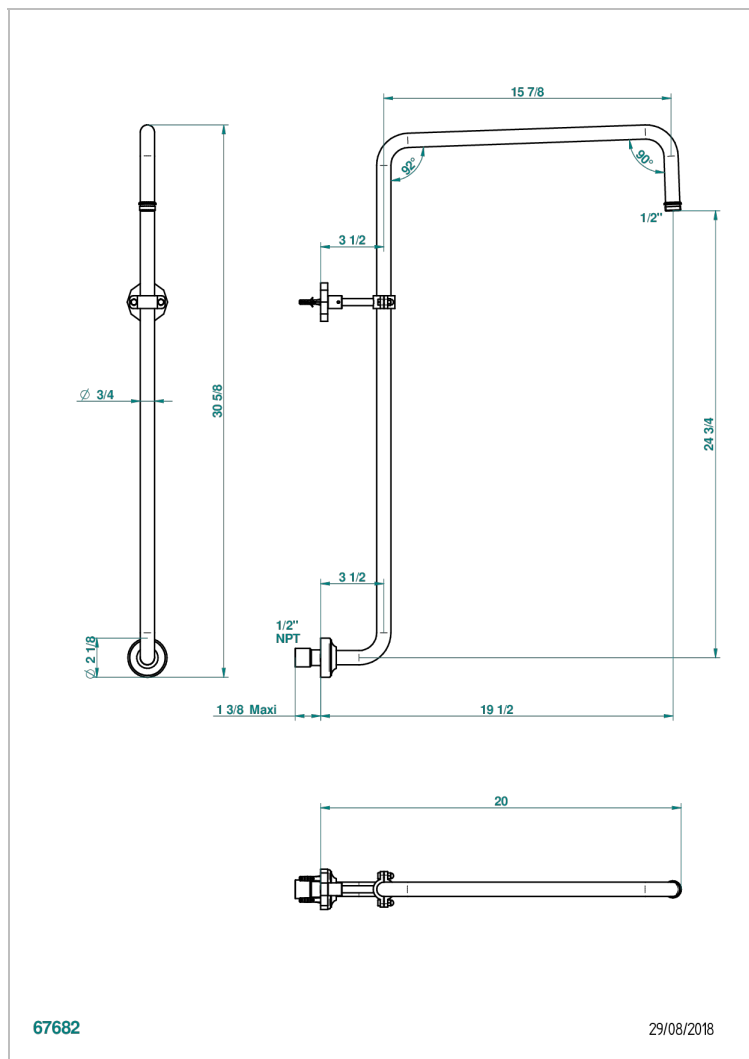

LES ONDES WITH LEVER HANDLES

G8B-83/US

Curved shower arm 1/2"

THG[®]
PARIS

CHARACTERISTIC

- Les Ondes with lever handles
- Curved shower arm 1/2"

AVAILABLE FINITIONS

Blush PVD - H62
Brass color PVD - H49
Brown bronze color PVD - F33
Chrome polished - A02
Chrome polished / gold polished - G02
Copper antique matt, coated - H07

Matt nickel (American satin) - C01
Matt nickel color PVD - H56
Nickel antique / Sovereign - H28
Nickel color PVD - H55
Nickel polished - B01
Silver polished, antique - H03

Soft gold - F30
Soft matt gold - F31
Umber PVD - H66