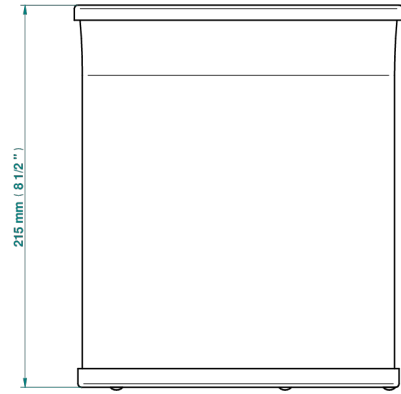

# LES ONDES WITH LEVER HANDLES

G8B-711CL

Waste bin with tilting lid, ø 7" 1/4 height: 8" 1/2

34968

29/09/2015

## CHARACTERISTIC

- Les Ondes with lever handles
- Waste bin with tilting lid, ø 7" 1/4 height: 8" 1/2