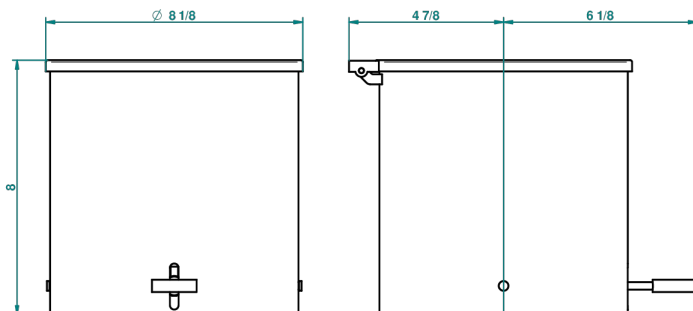

LES ONDES WITH LEVER HANDLES

G8B-71OCL

Waste bin with lid and pedal, \varnothing 8"

54440

24/02/2015

CHARACTERISTIC

- Les Ondes with lever handles
- Waste bin with lid and pedal, \varnothing 8"

AVAILABLE FINITIONS