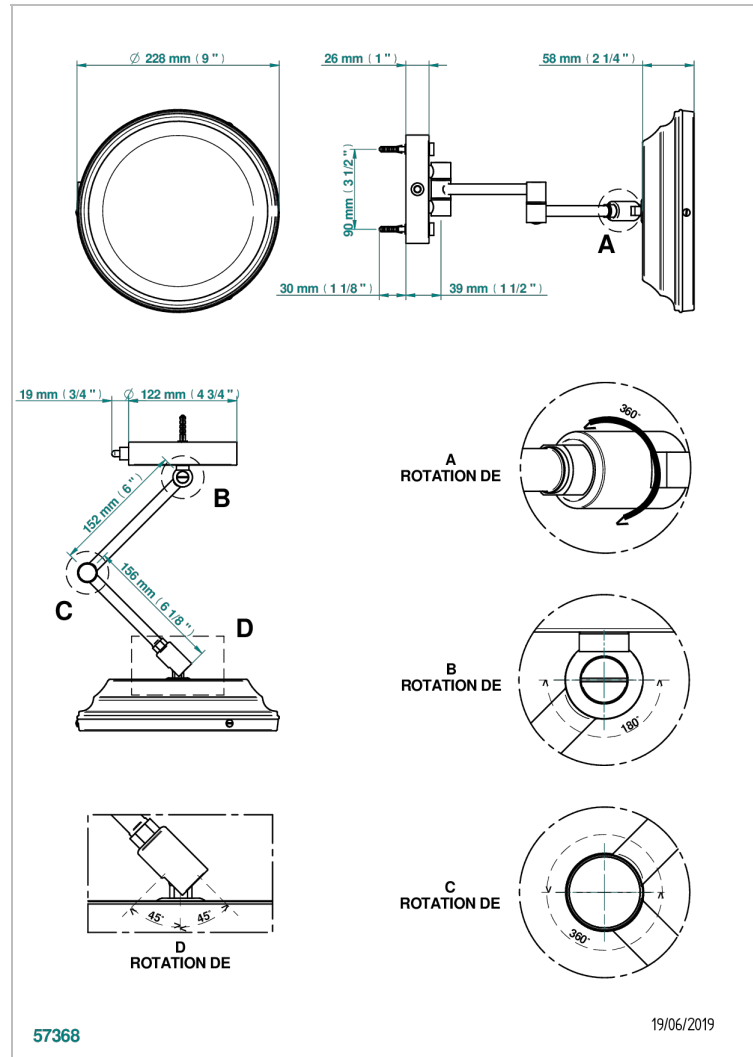

LES ONDES WITH LEVER HANDLES

G8B-669R

THG[®]
PARIS

Wall mounted Round Magnifying mirror LED illuminated with round base- magnification: 5x

CHARACTERISTIC

- Les Ondes with lever handles
- Wall mounted Round Magnifying mirror LED illuminated with round base- magnification: 5x