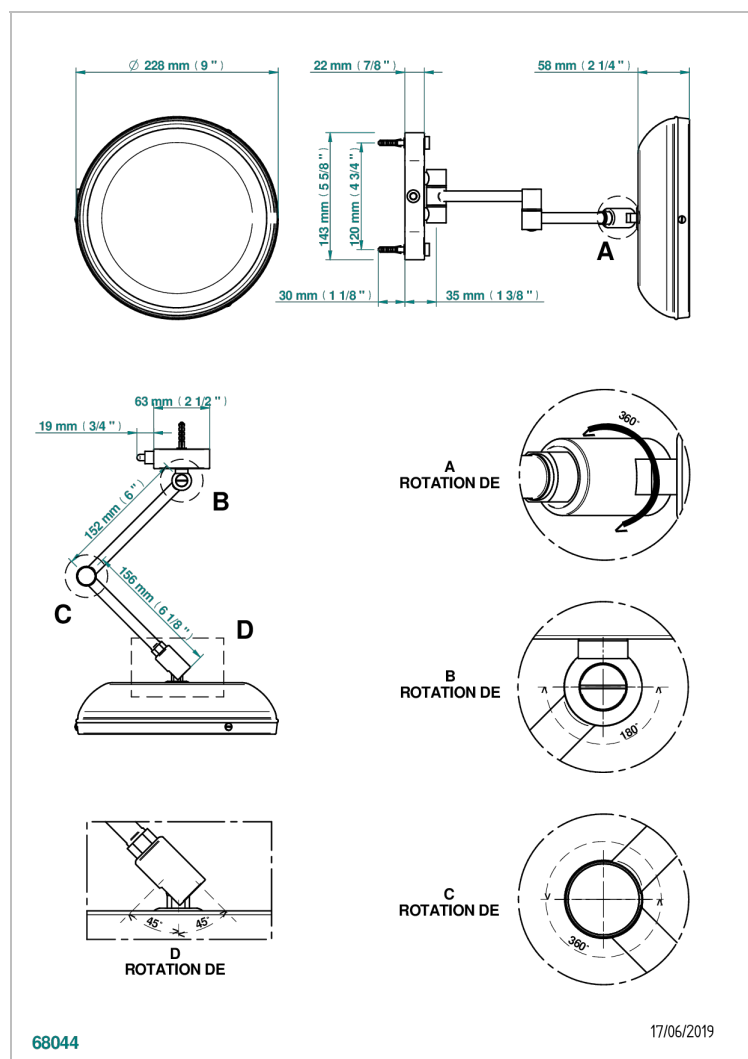

# LES ONDES WITH LEVER HANDLES

G8B-669

Wall mounted Round Magnifying mirror LED illuminated - magnification: 5x

THG<sup>®</sup>  
PARIS

68044

17/06/2019

## CHARACTERISTIC

- Les Ondes with lever handles
- Wall mounted Round Magnifying mirror LED illuminated - magnification: 5x