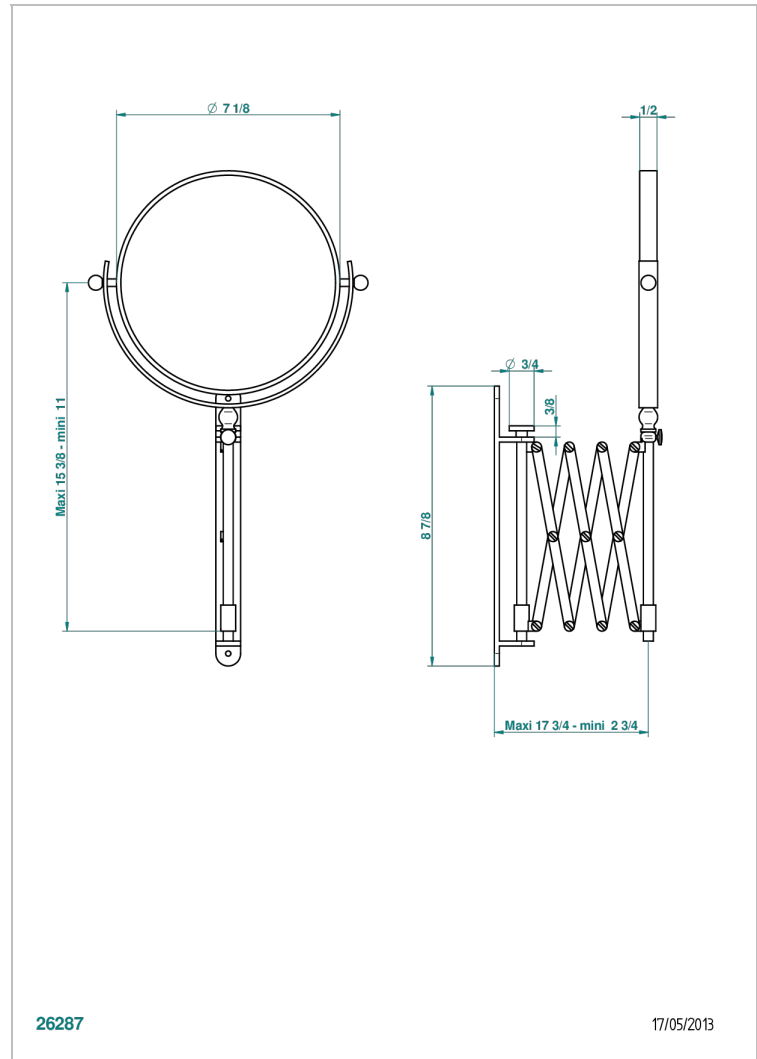

# LES ONDES WITH LEVER HANDLES

G8B-668

Extendable shaving mirror, reversible with 1 magnifying side

THG<sup>®</sup>  
PARIS

## CHARACTERISTIC

- Les Ondes with lever handles
- Extendable shaving mirror, reversible with 1 magnifying side