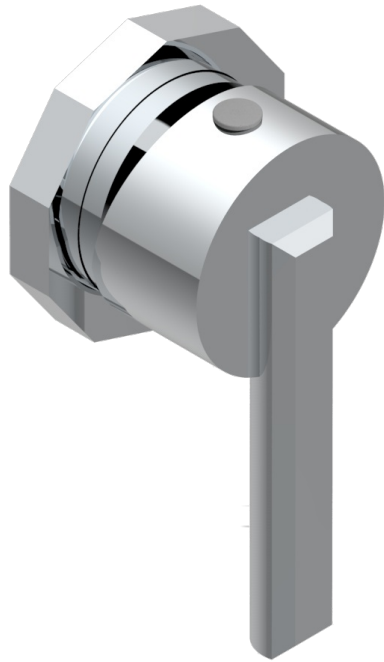

LES ONDES WITH LEVER HANDLES

G8B-6540RB

Trim only for wall mixer on rosette

Compatible with

6540A
6540A/W

6540A/US

Tube

70770

09/03/2021

CHARACTERISTIC

- Les Ondes with lever handles
- Trim only for wall mixer on rosette

RELATED SKU'S

- Ref. G00-6540A/US Built-in part for wall mounted flush fit shower mixer 2 inlets 1/2" -1 outlet 1/2" -US model

AVAILABLE FINITIONS

Blush PVD - H62
Brass color PVD - H49
Brown bronze color PVD - F33
Chrome polished - A02
Chrome polished / gold polished - G02
Copper antique matt, coated - H07

Gold color PVD - H52
Gold mat - F07
Gold polished - F01
Graphite PVD - H64
Light coated bronze - D01
Matt Umber PVD - H67

Matt blush PVD - H60
Matt brass color PVD - H50
Matt brown bronze color PVD - F34
Matt chrome (American satin) - C02
Matt gold color PVD - H53
Matt graphite PVD - H65

Matt nickel (American satin) - C01
Matt nickel color PVD - H56
Nickel antique / Sovereign - H28
Nickel color PVD - H55
Nickel polished - B01
Silver polished, antique - H03

Soft gold - F30
Soft matt gold - F31
Umber PVD - H66