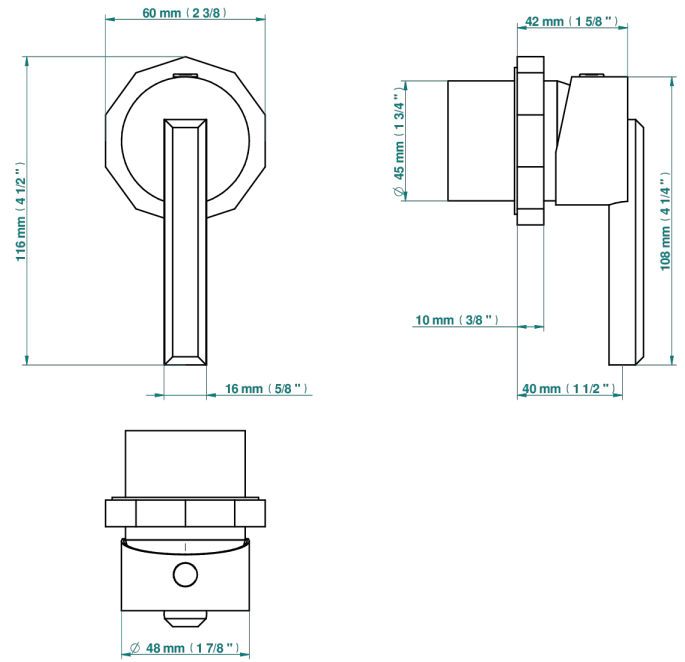

LES ONDES WITH LEVER HANDLES

G8B-6540RB

Trim only for wall mixer on rosette

Compatible with

6540A
6540A/W

6540A/US

Tube

70770

09/03/2021

CHARACTERISTIC

- Les Ondes with lever handles
- Trim only for wall mixer on rosette

RELATED SKU'S

- Ref. G00-6540A/US Built-in part for wall mounted flush fit shower mixer 2 inlets 1/2" -1 outlet 1/2" -US model

AVAILABLE FINITIONS

Blush PVD - H62
Brass color PVD - H49
Brown bronze color PVD - F33
Chrome polished - A02
Chrome polished / gold polished - G02
Copper antique matt, coated - H07

Gold color PVD - H52
Gold mat - F07
Gold polished - F01
Graphite PVD - H64
Light coated bronze - D01
Matt Umber PVD - H67

Matt blush PVD - H60
Matt brass color PVD - H50
Matt brown bronze color PVD - F34
Matt chrome (American satin) - C02
Matt gold color PVD - H53
Matt graphite PVD - H65

Matt nickel (American satin) - C01
Matt nickel color PVD - H56
Nickel antique / Sovereign - H28
Nickel color PVD - H55
Nickel polished - B01
Silver polished, antique - H03

Soft gold - F30
Soft matt gold - F31
Umber PVD - H66