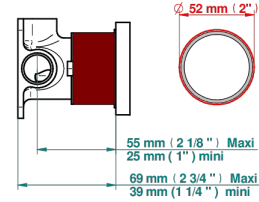

Tube

70770

09/03/2021

CHARACTERISTIC

- Les Ondes with lever handles
- Trim only for wall mixer on rosette

RELATED SKU'S

- Ref. G00-6540A/US Built-in part for wall mounted flush fit shower mixer 2 inlets 1/2" -1 outlet 1/2" -US model

AVAILABLE FINITIONS

Blush PVD - H62
Brass color PVD - H49
Brown bronze color PVD - F33
Chrome polished - A02
Chrome polished / gold polished - G02
Copper antique matt, coated - H07

Gold color PVD - H52
Gold mat - F07
Gold polished - F01
Graphite PVD - H64
Light coated bronze - D01
Matt Umber PVD - H67

Matt blush PVD - H60
Matt brass color PVD - H50
Matt brown bronze color PVD - F34
Matt chrome (American satin) - C02
Matt gold color PVD - H53
Matt graphite PVD - H65

Matt nickel (American satin) - C01
Matt nickel color PVD - H56
Nickel antique / Sovereign - H28
Nickel color PVD - H55
Nickel polished - B01
Silver polished, antique - H03

Soft gold - F30
Soft matt gold - F31
Umber PVD - H66