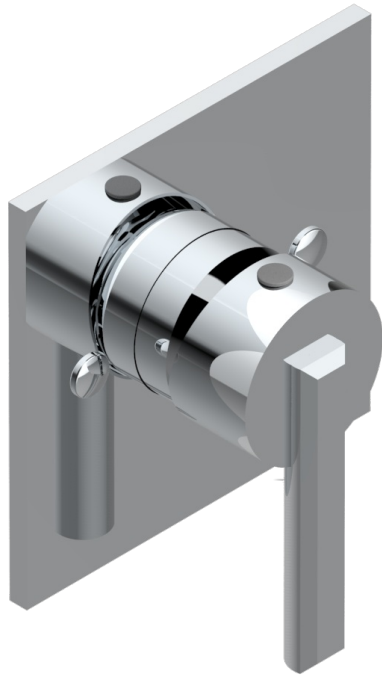

LES ONDES WITH LEVER HANDLES

G8B-6540B

Wall shower mixer trim

THG[®]
PARIS

64468

12/01/2018

CHARACTERISTIC

- Les Ondes with lever handles
- Wall shower mixer trim

RELATED SKU'S

- Ref. G00-6540A/US Built-in part for wall mounted flush fit shower mixer 2 inlets 1/2" -1 outlet 1/2" -US model

AVAILABLE FINITIONS

Blush PVD - H62
Brass color PVD - H49
Brown bronze color PVD - F33
Chrome polished - A02
Chrome polished / gold polished - G02
Copper antique matt, coated - H07