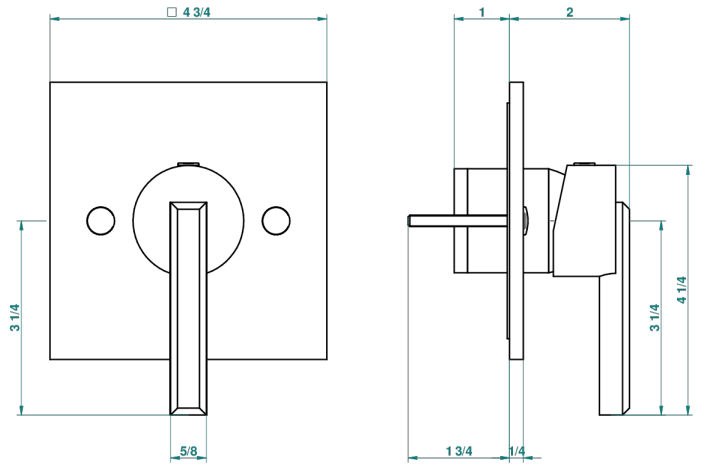

LES ONDES WITH LEVER HANDLES

G8B-6540B

Wall shower mixer trim

THG[®]
PARIS

64468

12/01/2018

CHARACTERISTIC

- Les Ondes with lever handles
- Wall shower mixer trim

RELATED SKU'S

- Ref. G00-6540A/US Built-in part for wall mounted flush fit shower mixer 2 inlets 1/2" -1 outlet 1/2" -US model

AVAILABLE FINITIONS

Blush PVD - H62
Brass color PVD - H49
Brown bronze color PVD - F33
Chrome polished - A02
Chrome polished / gold polished - G02
Copper antique matt, coated - H07