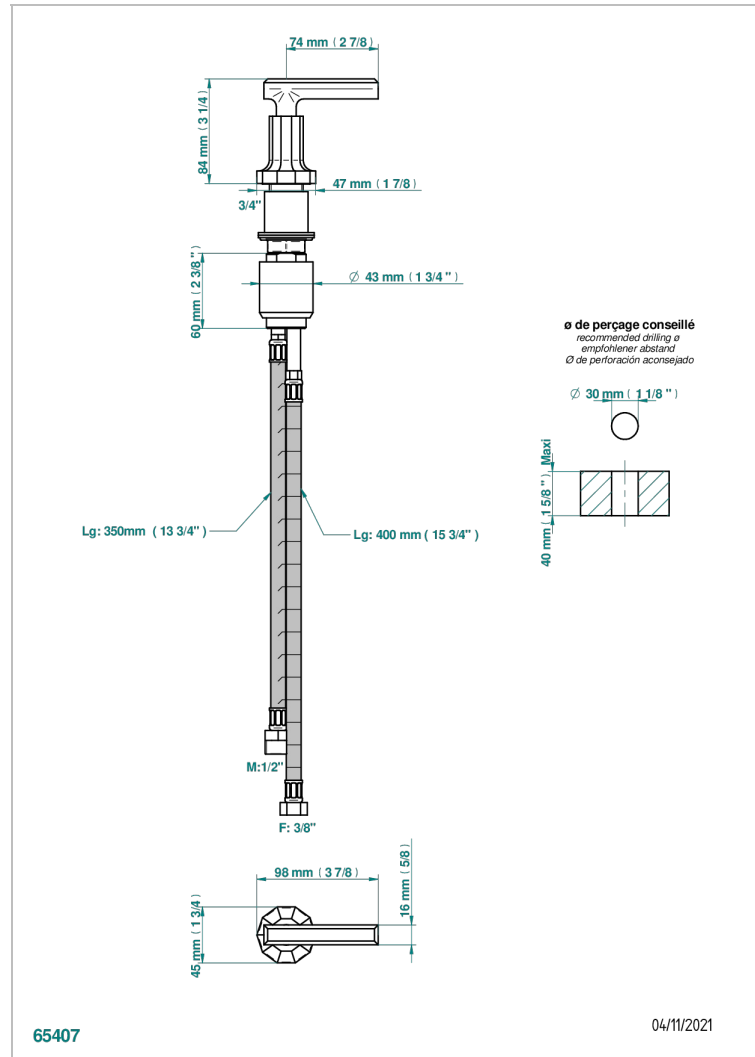

# LES ONDES WITH LEVER HANDLES

G8B-6532

Rim mounted ceramic mixer with progressive cartridge

## CHARACTERISTIC

- Les Ondes with lever handles
- Rim mounted ceramic mixer with progressive cartridge