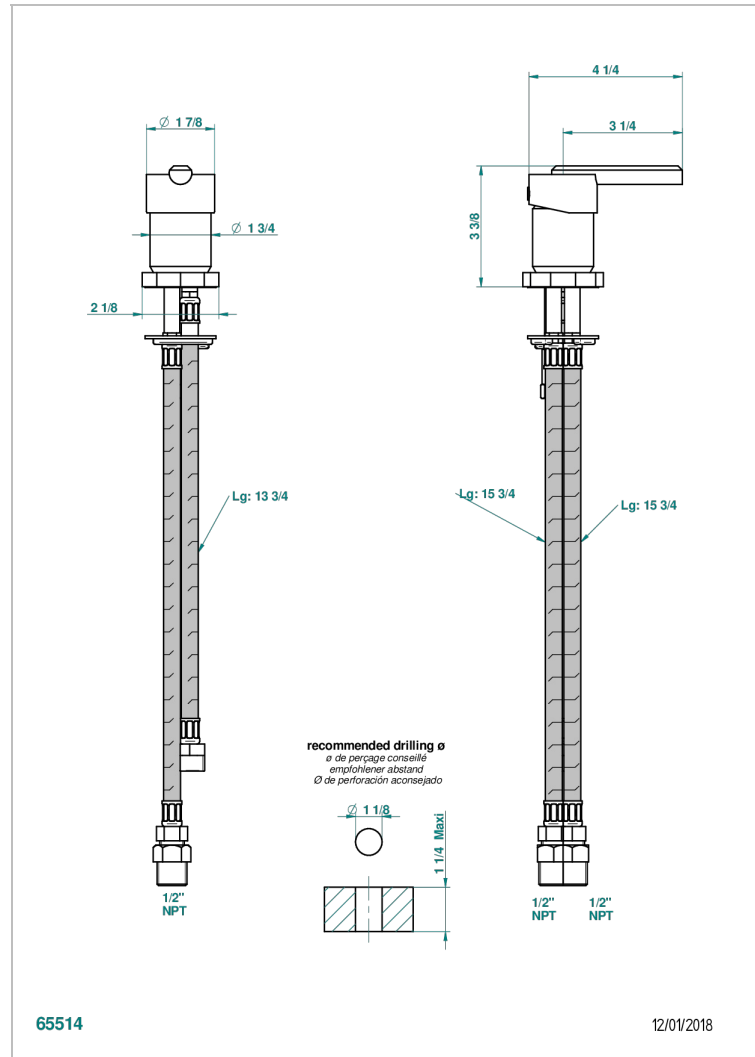

LES ONDES WITH LEVER HANDLES

G8B-6523/US

Rim bath mixer with cartridge 35mm

CHARACTERISTIC

- Les Ondes with lever handles
- Rim bath mixer with cartridge 35mm

AVAILABLE FINITIONS

Blush PVD - H62
Brass color PVD - H49
Brown bronze color PVD - F33
Chrome polished - A02
Chrome polished / gold polished - G02
Copper antique matt, coated - H07