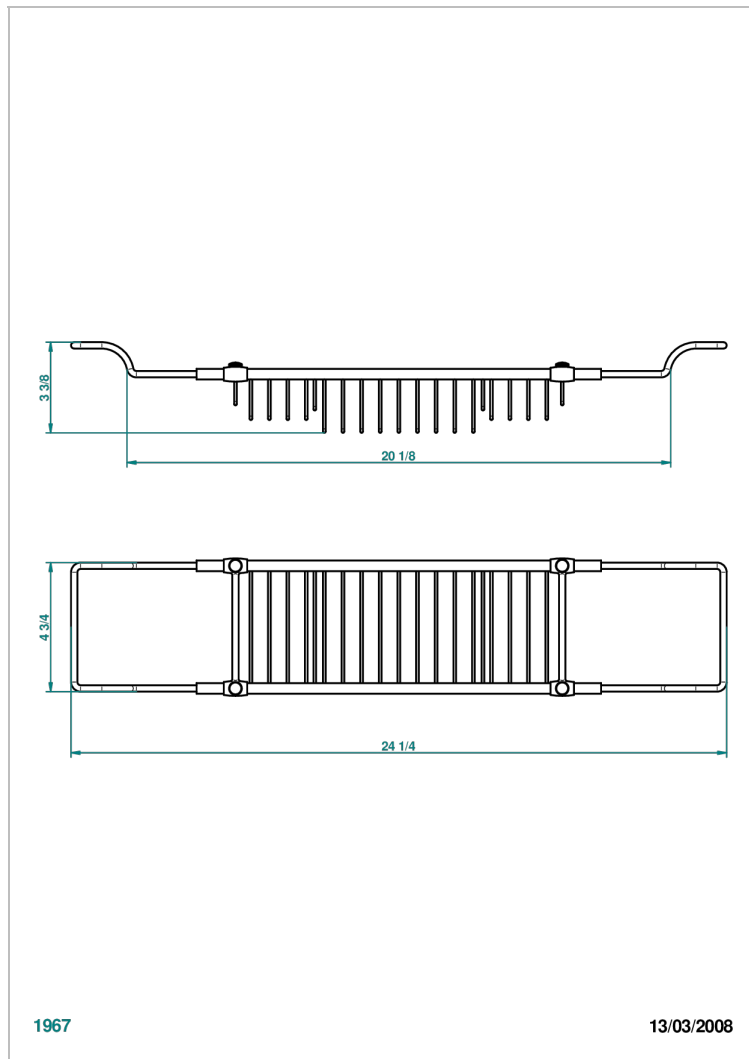

LES ONDES WITH LEVER HANDLES

G8B-622

Bath rack, adjustable: mini 22" maxi 32"

THG[®]
PARIS

1967

13/03/2008

CHARACTERISTIC

- Les Ondes with lever handles
- Bath rack, adjustable: mini 22" maxi 32"