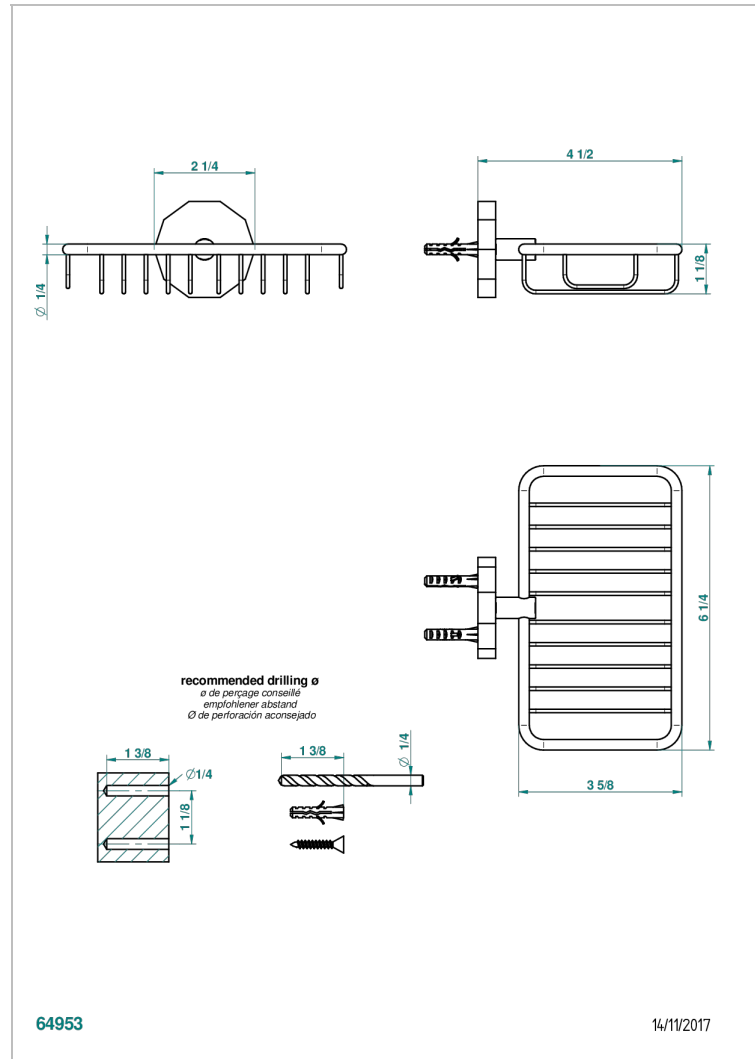

LES ONDES WITH LEVER HANDLES

G8B-620

Soap basket, wall mounted 6"1/4 x 3"5/8

CHARACTERISTIC

- Les Ondes with lever handles
- Soap basket, wall mounted 6"1/4 x 3"5/8

AVAILABLE FINITIONS

Blush PVD - H62
Brass color PVD - H49
Brown bronze color PVD - F33
Chrome polished - A02
Chrome polished / gold polished - G02
Copper antique matt, coated - H07