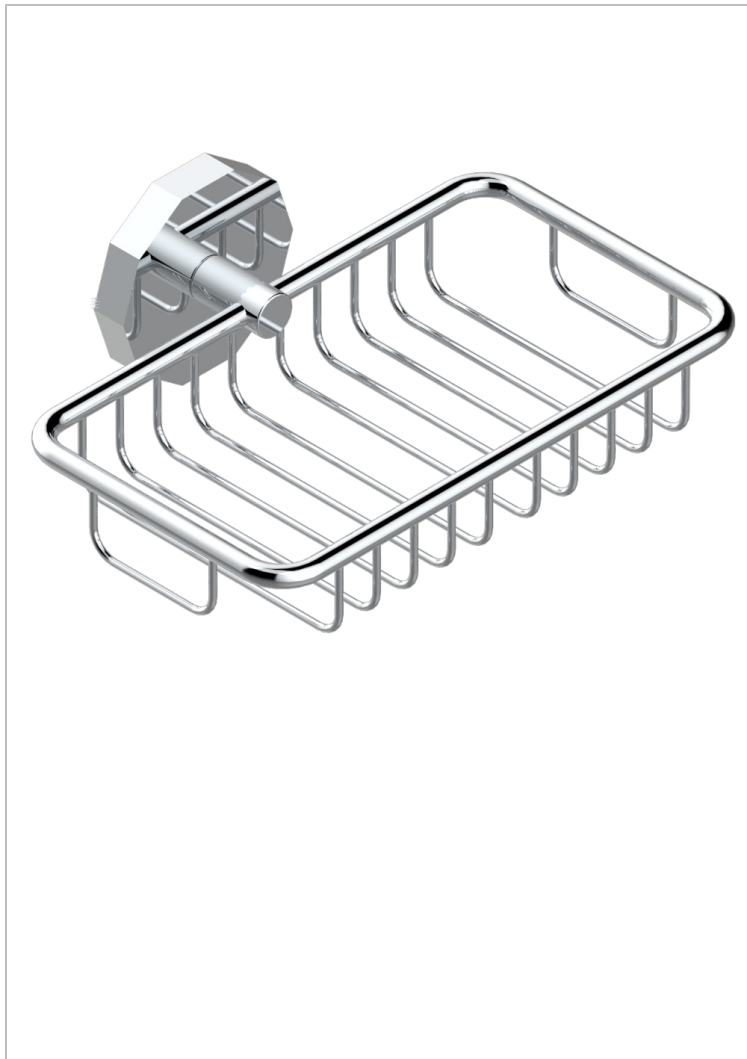

LES ONDES WITH LEVER HANDLES

G8B-620

Soap basket, wall mounted 6"1/4 x 3"5/8

CHARACTERISTIC

- Les Ondes with lever handles
- Soap basket, wall mounted 6"1/4 x 3"5/8

AVAILABLE FINITIONS

Blush PVD - H62
Brass color PVD - H49
Brown bronze color PVD - F33
Chrome polished - A02
Chrome polished / gold polished - G02
Copper antique matt, coated - H07

Gold color PVD - H52
Gold mat - F07
Gold polished - F01
Graphite PVD - H64
Light coated bronze - D01
Matt Umber PVD - H67

Matt blush PVD - H60
Matt brass color PVD - H50
Matt brown bronze color PVD - F34
Matt chrome (American satin) - C02
Matt gold color PVD - H53
Matt graphite PVD - H65

Matt nickel (American satin) - C01
Matt nickel color PVD - H56
Nickel antique / Sovereign - H28
Nickel color PVD - H55
Nickel polished - B01
Silver polished, antique - H03

Soft gold - F30
Soft matt gold - F31
Umber PVD - H66