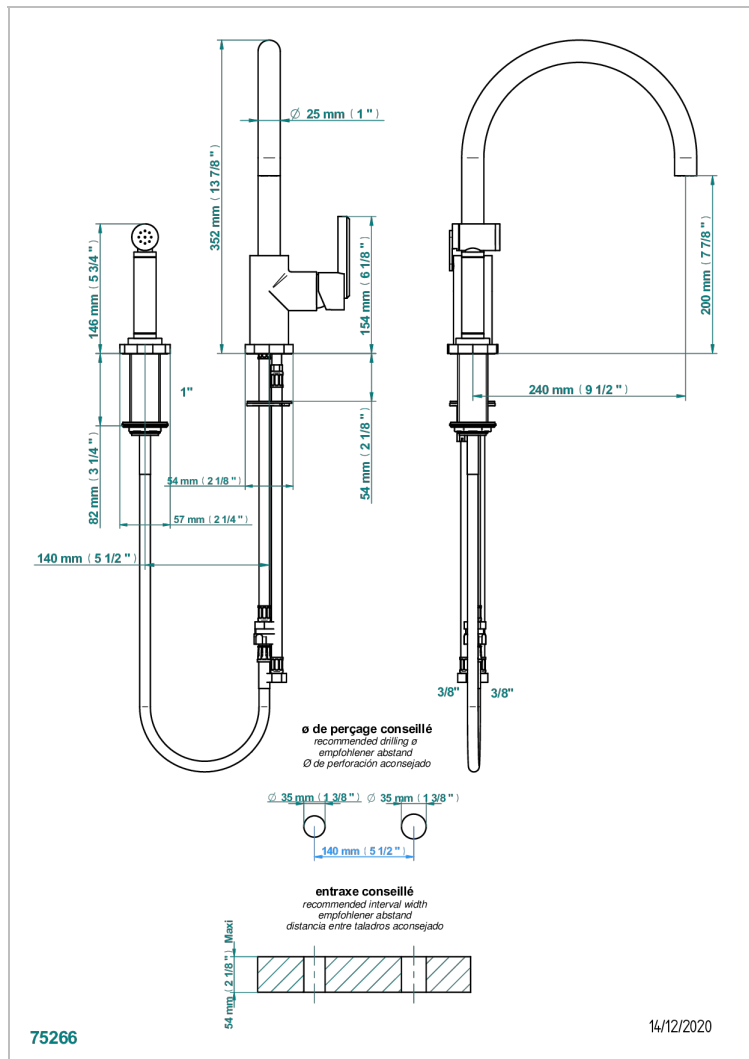

# LES ONDES WITH LEVER HANDLES

G8B-6181N/D

Single lever sink mixer with swivel spout and side spray

## CHARACTERISTIC

- Les Ondes with lever handles
- Single lever sink mixer with swivel spout and side spray