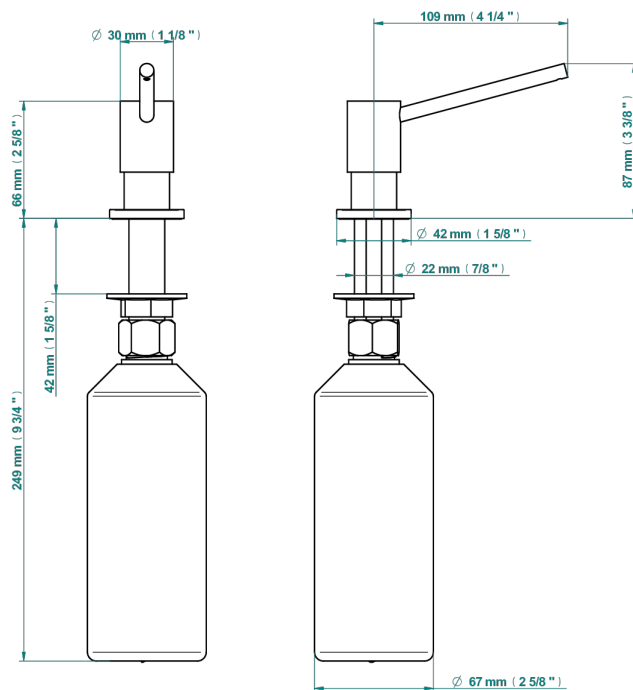

LES ONDES WITH LEVER HANDLES

G8B-613E

Built-in soap dispenser

THG[®]
PARIS

77249

08/11/2021

CHARACTERISTIC

- Les Ondes with lever handles
- Built-in soap dispenser