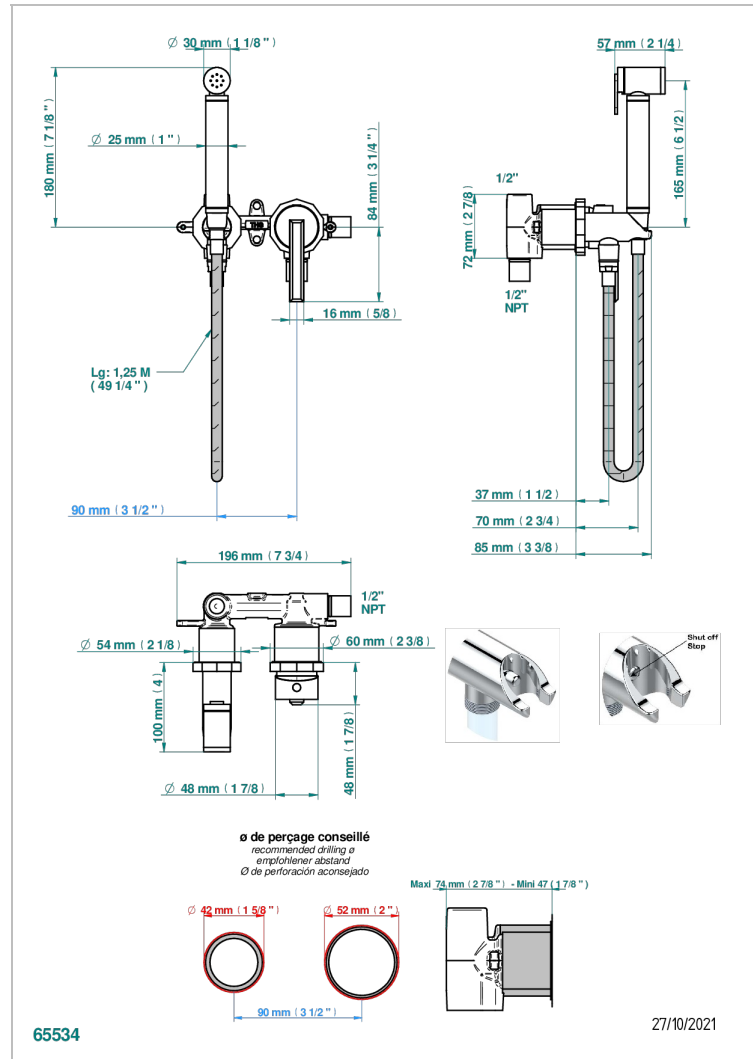

# LES ONDES WITH LEVER HANDLES

G8B-5840/MGUS

Wc douche set including: trigger spray, wall mounted single lever mixer, reinforced hose (1.25m), wall outlet with integrated elbow with safety stopper

## CHARACTERISTIC

- Les Ondes with lever handles
- Wc douche set including: trigger spray, wall mounted single lever mixer, reinforced hose (1.25m), wall outlet with integrated elbow with safety stopper