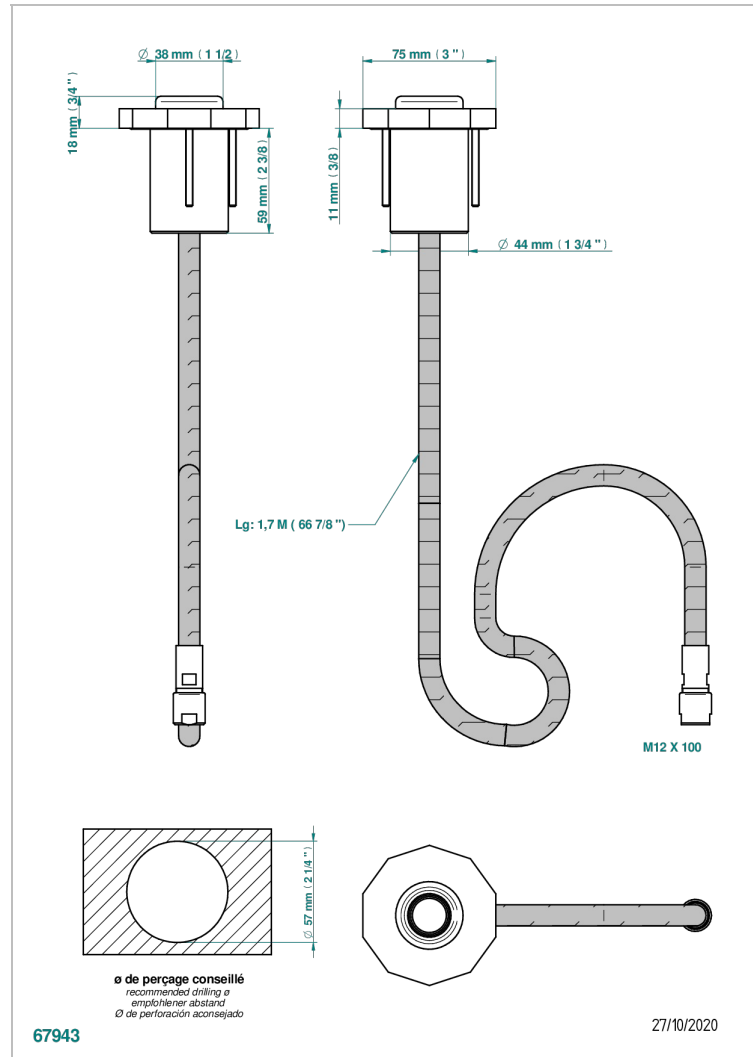

LES ONDES WITH LEVER HANDLES

G8B-5598E/B

Trim for recessed and retractable tank for 5598E/A

CHARACTERISTIC

- Les Ondes with lever handles
- Trim for recessed and retractable tank for 5598E/A

RELATED SKU'S

- Ref. G00-5598E/A Recessed and retractable hose with tank, without trim