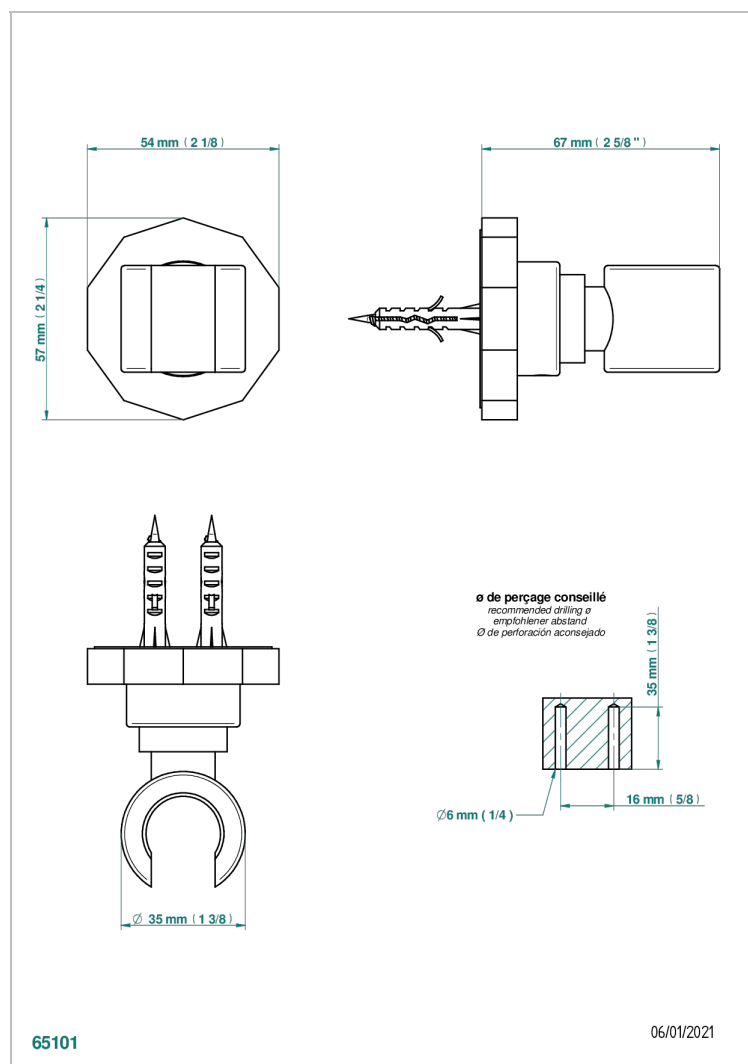

# LES ONDES WITH LEVER HANDLES

G8B-53F

Wall mounted fixed support bracket for handshower

THG<sup>®</sup>  
PARIS

## CHARACTERISTIC

- Les Ondes with lever handles
- Wall mounted fixed support bracket for handshower