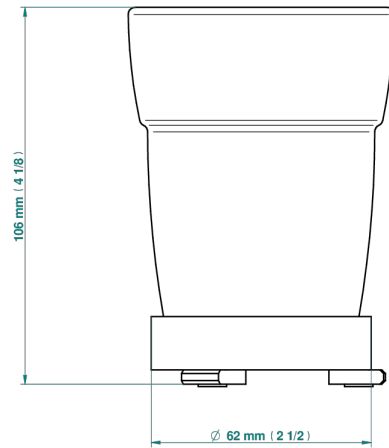

LES ONDES WITH LEVER HANDLES

G8B-536P

Tumbler holder, freestanding

THG[®]
PARIS

1946

13/02/2020

CHARACTERISTIC

- Les Ondes with lever handles
- Tumbler holder, freestanding