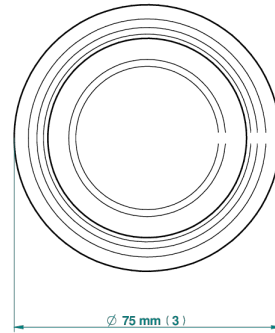

LES ONDES WITH LEVER HANDLES

G8B-536P

Tumbler holder, freestanding

THG[®]
PARIS

1946

13/02/2020

CHARACTERISTIC

- Les Ondes with lever handles
- Tumbler holder, freestanding