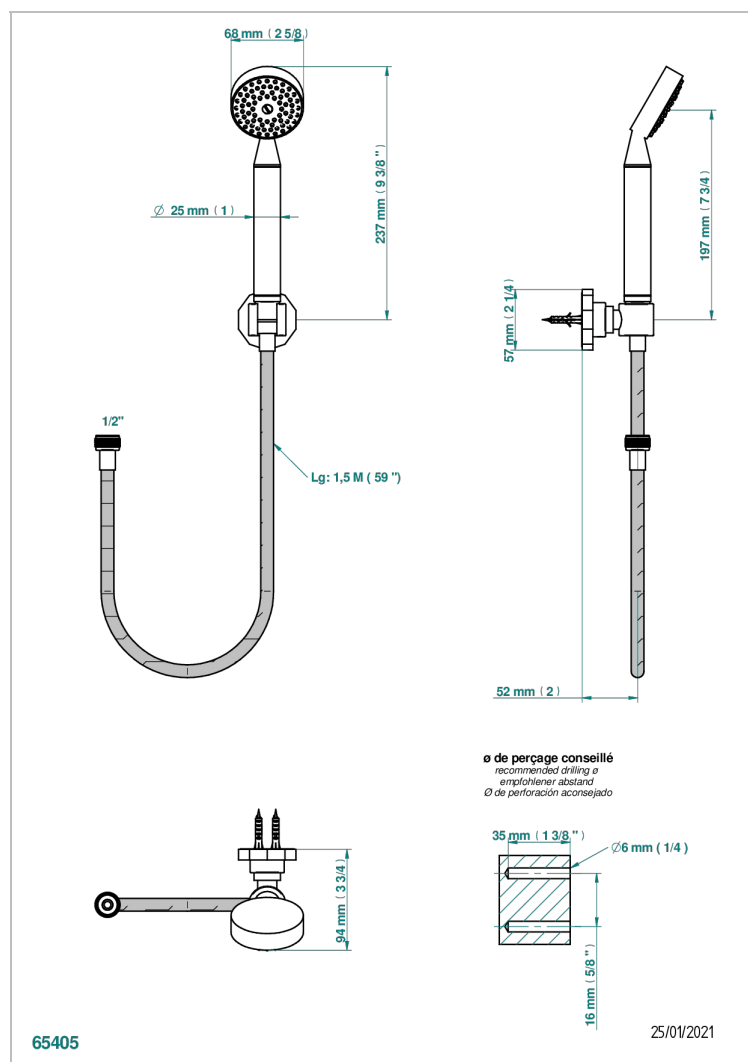

LES ONDES WITH LEVER HANDLES

G8B-52A

Wall mounted stylised handshower, hose and fixed hook - no elbow

CHARACTERISTIC

- Les Ondes with lever handles
- Wall mounted stylised handshower, hose and fixed hook - no elbow

AVAILABLE FINITIONS

Blush PVD - H62
Brass color PVD - H49
Brown bronze color PVD - F33
Chrome polished - A02
Chrome polished / gold polished - G02
Copper antique matt, coated - H07

Gold color PVD - H52
Gold mat - F07
Gold polished - F01
Graphite PVD - H64
Light coated bronze - D01
Matt Umber PVD - H67

Matt blush PVD - H60
Matt brass color PVD - H50
Matt brown bronze color PVD - F34
Matt chrome (American satin) - C02
Matt gold color PVD - H53
Matt graphite PVD - H65

Matt nickel (American satin) - C01
Matt nickel color PVD - H56
Nickel antique / Sovereign - H28
Nickel color PVD - H55
Nickel polished - B01
Silver polished, antique - H03

Soft gold - F30
Soft matt gold - F31
Umber PVD - H66