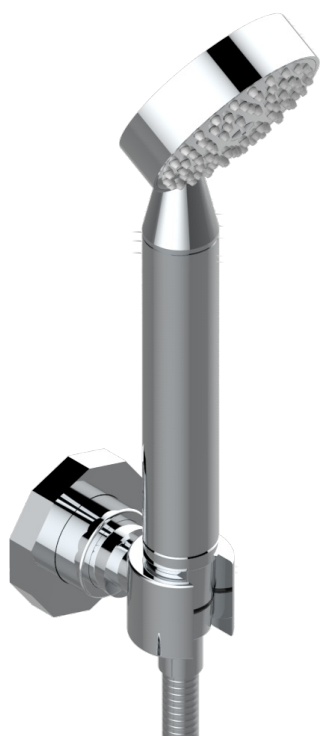

LES ONDES WITH LEVER HANDLES

G8B-52A

Wall mounted stylised handshower, hose and fixed hook - no elbow

CHARACTERISTIC

- Les Ondes with lever handles
- Wall mounted stylised handshower, hose and fixed hook - no elbow

AVAILABLE FINITIONS

Blush PVD - H62
Brass color PVD - H49
Brown bronze color PVD - F33
Chrome polished - A02
Chrome polished / gold polished - G02
Copper antique matt, coated - H07

Gold color PVD - H52
Gold mat - F07
Gold polished - F01
Graphite PVD - H64
Light coated bronze - D01
Matt Umber PVD - H67

Matt blush PVD - H60
Matt brass color PVD - H50
Matt brown bronze color PVD - F34
Matt chrome (American satin) - C02
Matt gold color PVD - H53
Matt graphite PVD - H65

Matt nickel (American satin) - C01
Matt nickel color PVD - H56
Nickel antique / Sovereign - H28
Nickel color PVD - H55
Nickel polished - B01
Silver polished, antique - H03

Soft gold - F30
Soft matt gold - F31
Umber PVD - H66