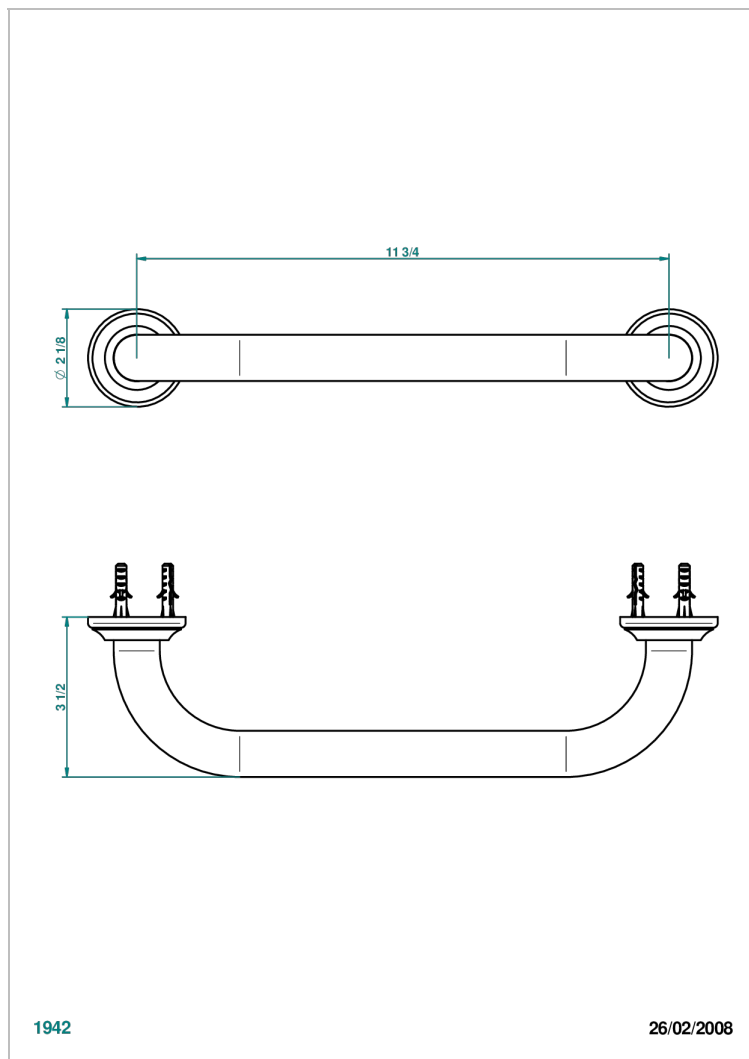

LES ONDES WITH LEVER HANDLES

G8B-527S

Bath hand grip, standard, 11 3/4" long

THG[®]
PARIS

1942

26/02/2008

CHARACTERISTIC

- Les Ondes with lever handles
- Bath hand grip, standard, 11 3/4" long