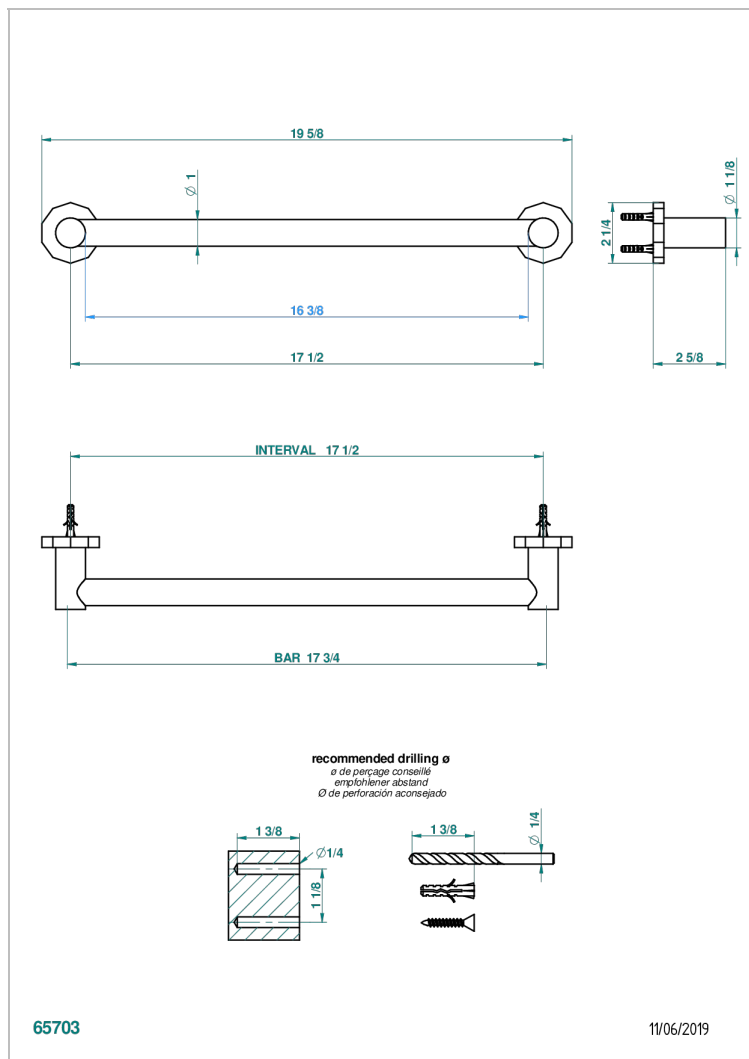

LES ONDES WITH LEVER HANDLES

G8B-526/45

Towel bar, 18" long

CHARACTERISTIC

- Les Ondes with lever handles
- Towel bar, 18" long

AVAILABLE FINITIONS

Blush PVD - H62
 Brass color PVD - H49
 Brown bronze color PVD - F33
 Chrome polished - A02
 Chrome polished / gold polished - G02
 Copper antique matt, coated - H07