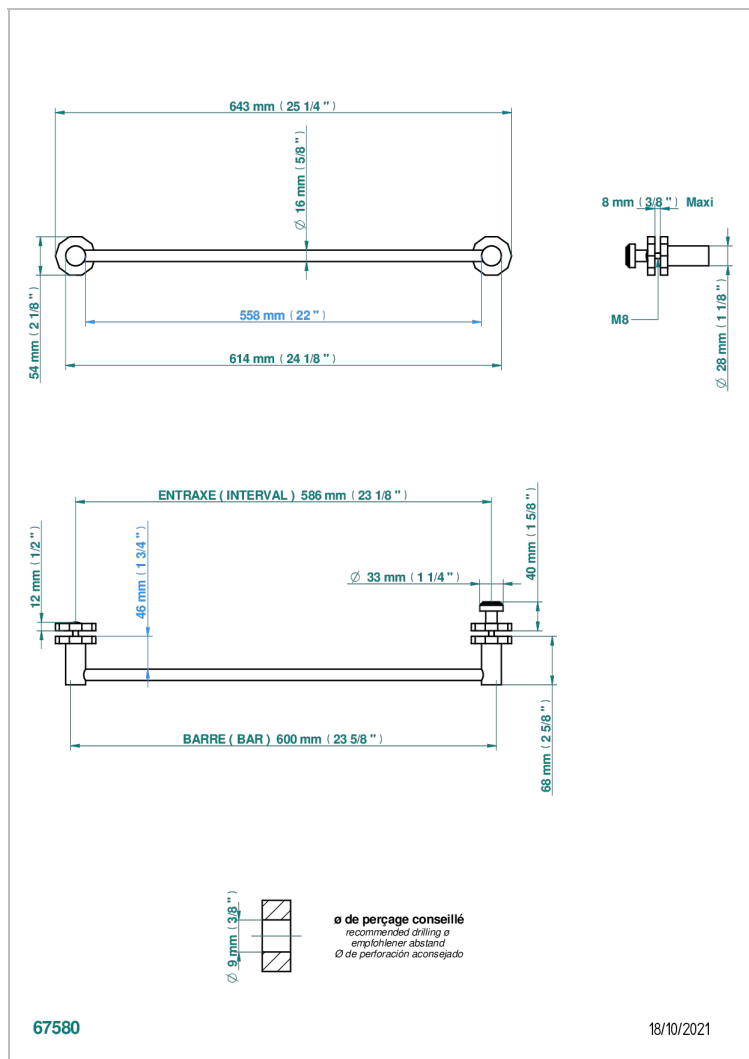

LES ONDES WITH LEVER HANDLES

G8B-514V2

Towel rail with one rail for glass door with knob on side and escutcheon the other side

CHARACTERISTIC

- Les Ondes with lever handles
- Towel rail with one rail for glass door with knob on side and escutcheon the other side