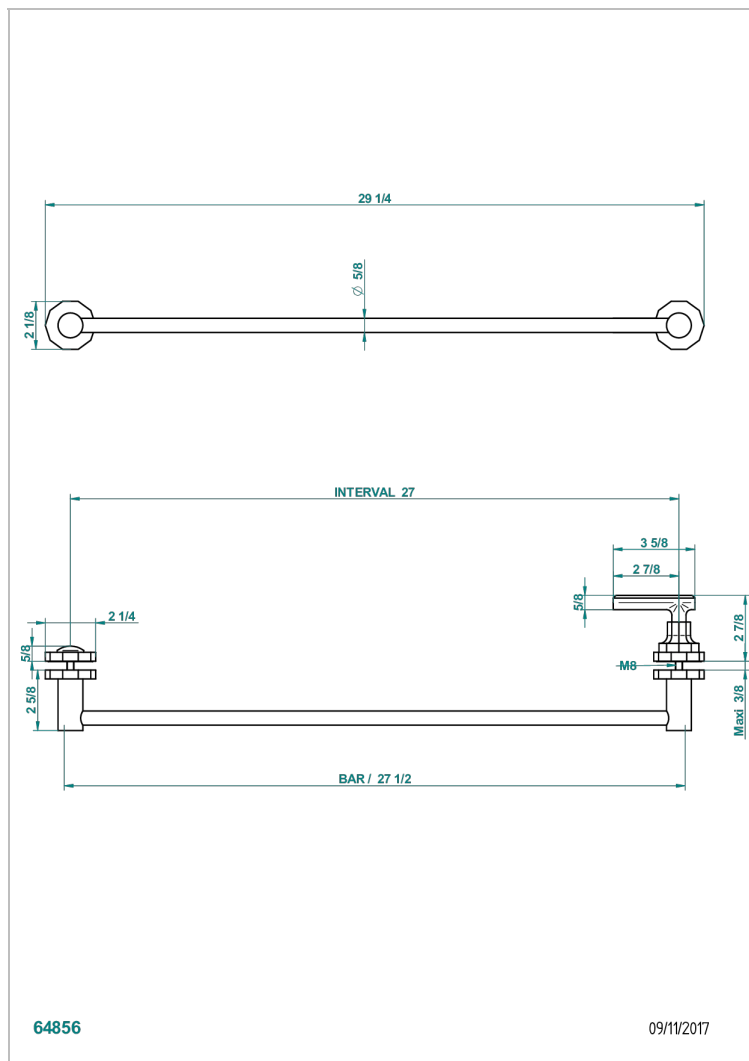

# LES ONDES WITH LEVER HANDLES

G8B-514V

Towel rail with one rail lg 600 mm for glass door with knob on side and escutcheon the other side

64856

09/11/2017

## CHARACTERISTIC

- Les Ondes with lever handles
- Towel rail with one rail lg 600 mm for glass door with knob on side and escutcheon the other side