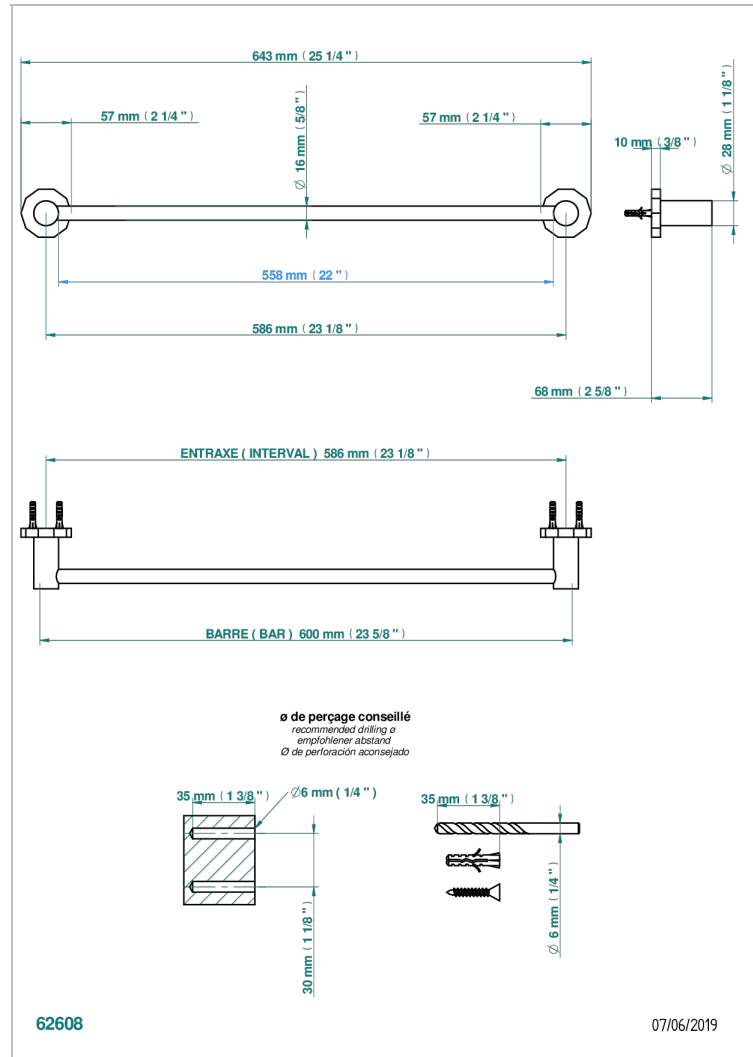

LES ONDES WITH LEVER HANDLES

G8B-514/60

Towel bar, 24" long

CHARACTERISTIC

- Les Ondes with lever handles
- Towel bar, 24" long

AVAILABLE FINITIONS

Blush PVD - H62
Brass color PVD - H49
Brown bronze color PVD - F33
Chrome polished - A02
Chrome polished / gold polished - G02
Copper antique matt, coated - H07