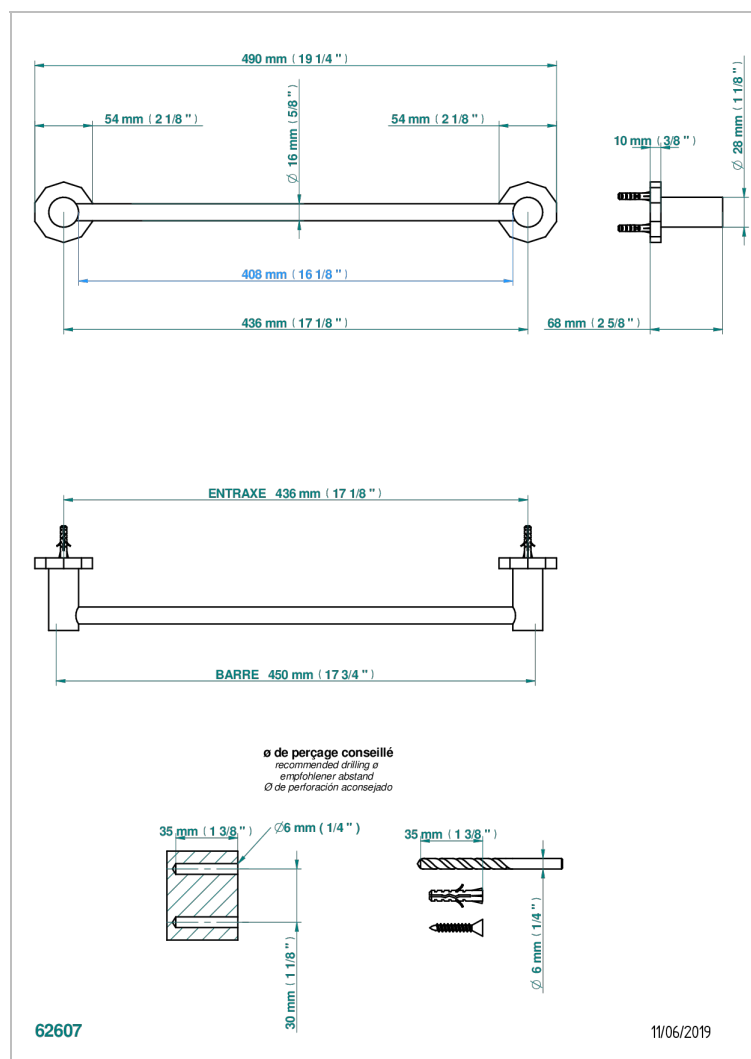

# LES ONDES WITH LEVER HANDLES

G8B-514/45

Towel bar, 18" long

## CHARACTERISTIC

- Les Ondes with lever handles
- Towel bar, 18" long