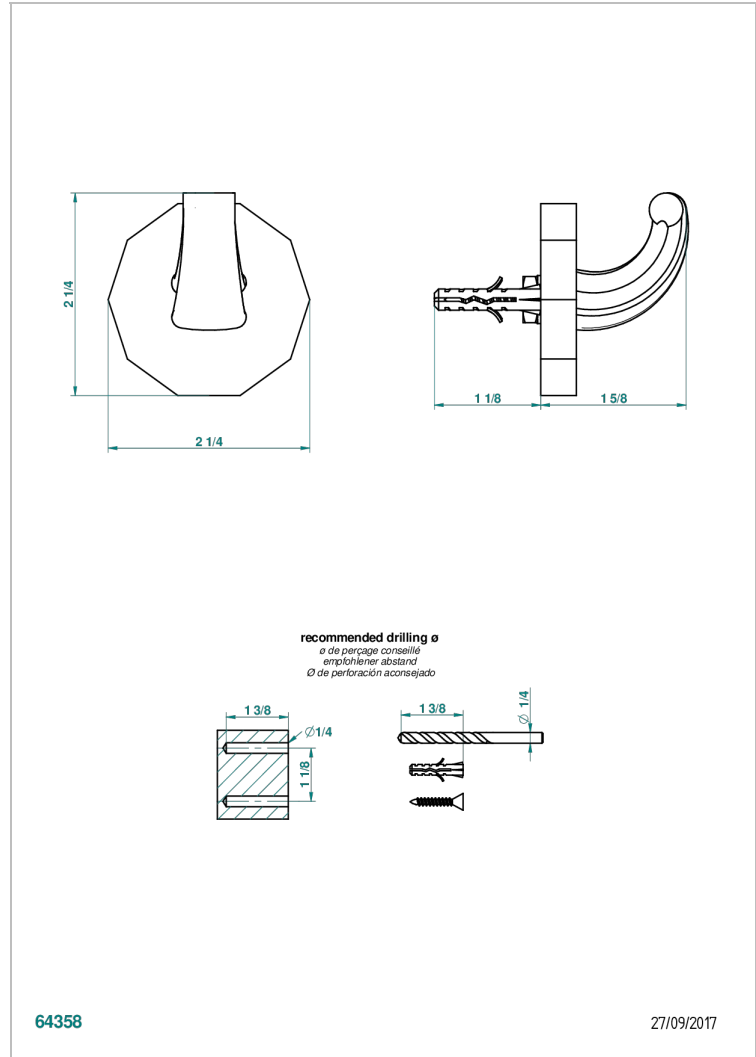

LES ONDES WITH LEVER HANDLES

G8B-508

Robe hook single small

THG[®]
PARIS

CHARACTERISTIC

- Les Ondes with lever handles
- Robe hook single small

AVAILABLE FINITIONS

Blush PVD - H62
Brass color PVD - H49
Brown bronze color PVD - F33
Chrome polished - A02
Chrome polished / gold polished - G02
Copper antique matt, coated - H07