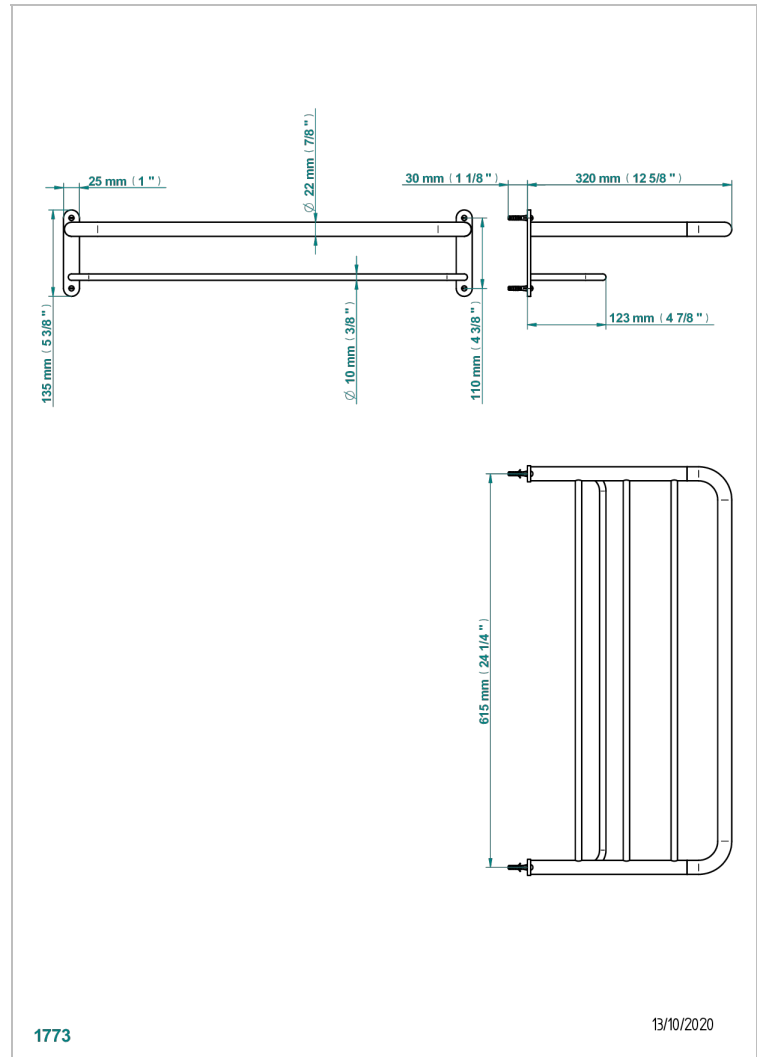

LES ONDES WITH LEVER HANDLES

G8B-4RACK2

Wall mounted towel rack 24 1/4" x 12 5/8"

THG[®]
PARIS

CHARACTERISTIC

- Les Ondes with lever handles
- Wall mounted towel rack 24 1/4" x 12 5/8"

AVAILABLE FINITIONS

Chrome polished - A02
Gold mat - F07
Gold polished - F01
Gold satiney - F03
Light coated bronze - D01
Matt chrome (American satin) - C02

Matt nickel (American satin) - C01
Nickel antique / Sovereign - H28
Nickel polished - B01
Silver polished, antique - H03
Soft gold - F30
Soft matt gold - F31