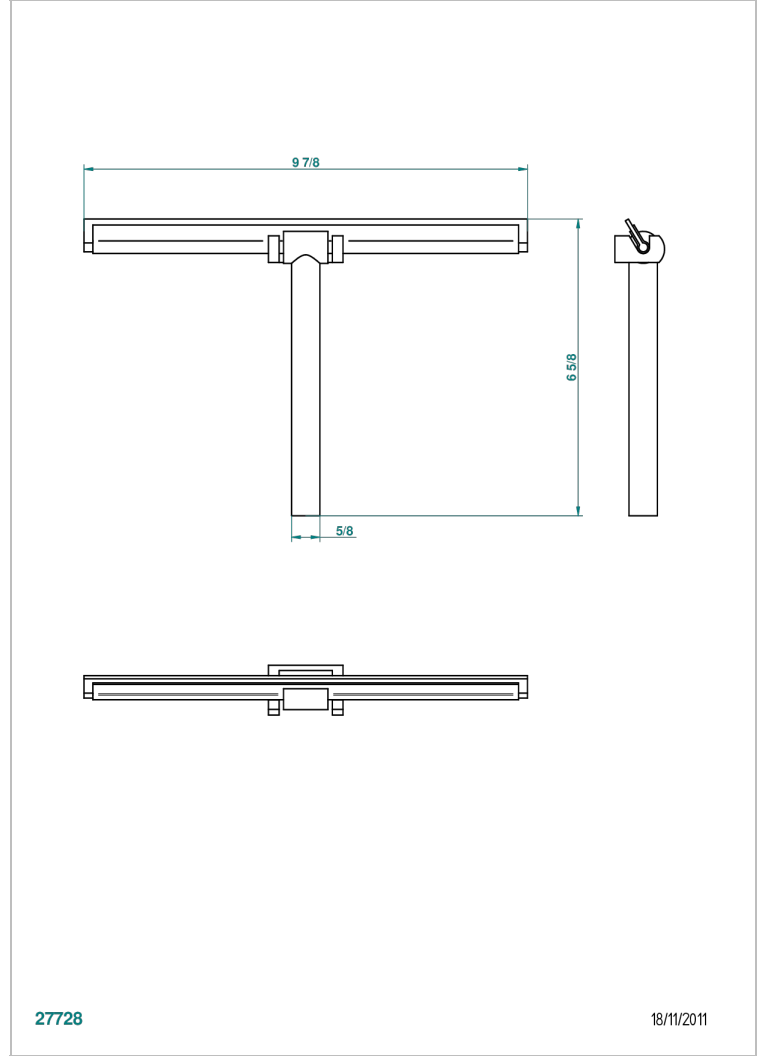

LES ONDES WITH LEVER HANDLES

G8B-4627

Squeegee for shower glass door with wall hook

CHARACTERISTIC

- Les Ondes with lever handles
- Squeegee for shower glass door with wall hook

AVAILABLE FINITIONS

Chrome polished - A02