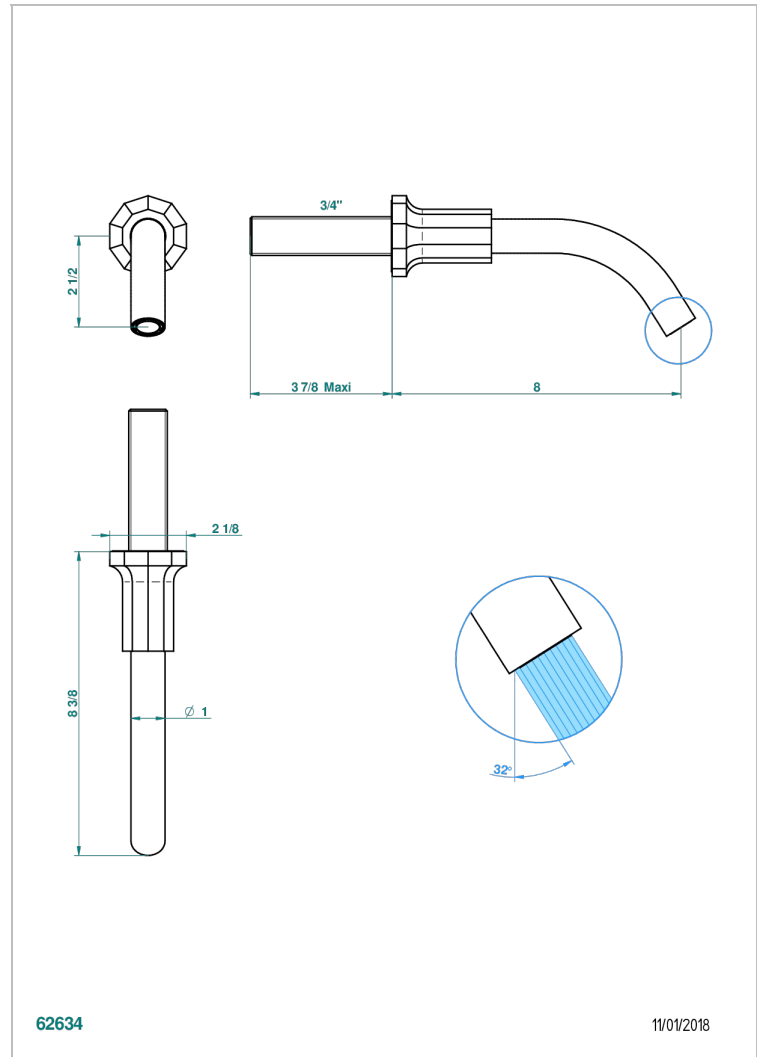

LES ONDES WITH LEVER HANDLES

G8B-42GB

Bath spout, wall mounted

THG[®]
PARIS

CHARACTERISTIC

- Les Ondes with lever handles
- Bath spout, wall mounted

AVAILABLE FINITIONS

Blush PVD - H62
Brass color PVD - H49
Brown bronze color PVD - F33
Chrome polished - A02
Chrome polished / gold polished - G02
Copper antique matt, coated - H07