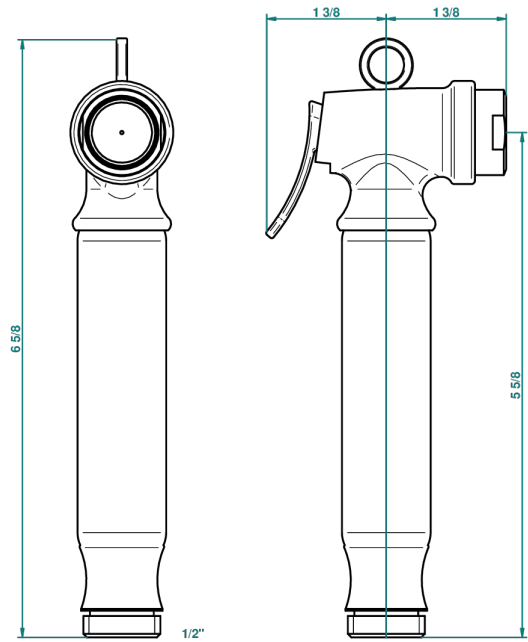

LES ONDES WITH LEVER HANDLES

G8B-4270C

Metal trigger spray handshower with ring

THG[®]
PARIS

2062

18/03/2008

CHARACTERISTIC

- Les Ondes with lever handles
- Metal trigger spray handshower with ring

TECHNICAL SPECS

- Recommandé : 3 bars (max. 5 bars) - Advised : 43,5 psi (max. 72 psi)
- 9,5 l/min à 3 bars (2.5 gpm at 43.5 psi)

AVAILABLE FINITIONS

Blush PVD - H62
Brass color PVD - H49
Brown bronze color PVD - F33
Chrome polished - A02
Chrome polished / gold polished - G02
Copper antique matt, coated - H07