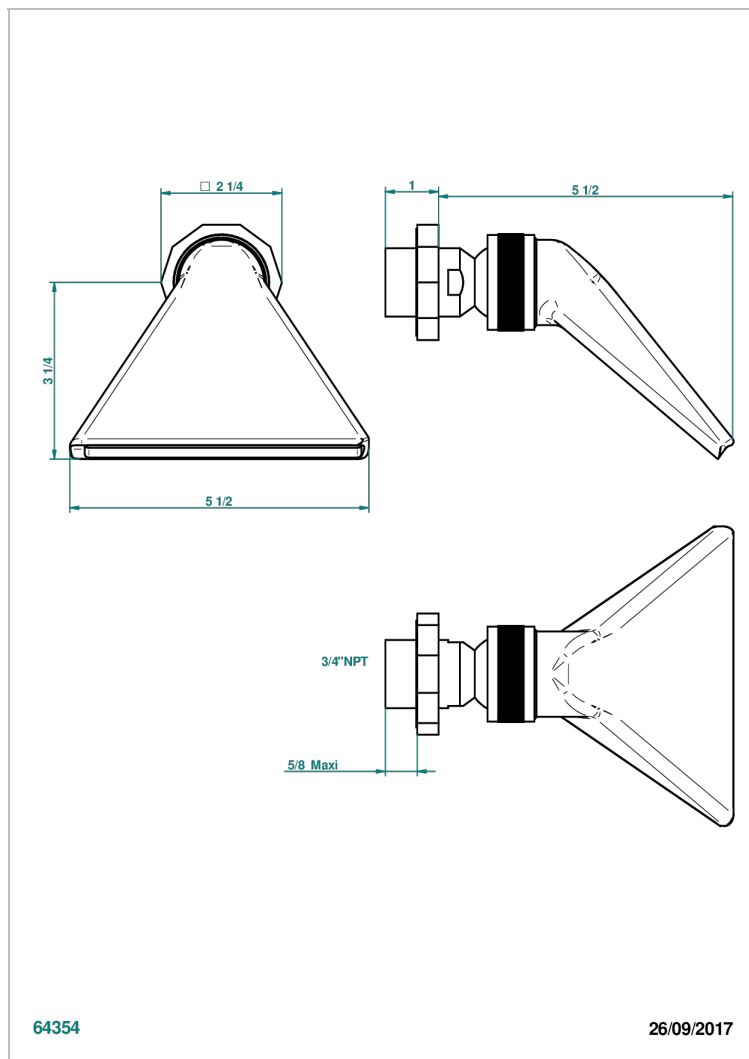

LES ONDES WITH LEVER HANDLES

G8B-3640/US

Shower head, cast deluge with 3/4" connection

THG[®]
PARIS

CHARACTERISTIC

- Les Ondes with lever handles
- Shower head, cast deluge with 3/4" connection

AVAILABLE FINITIONS