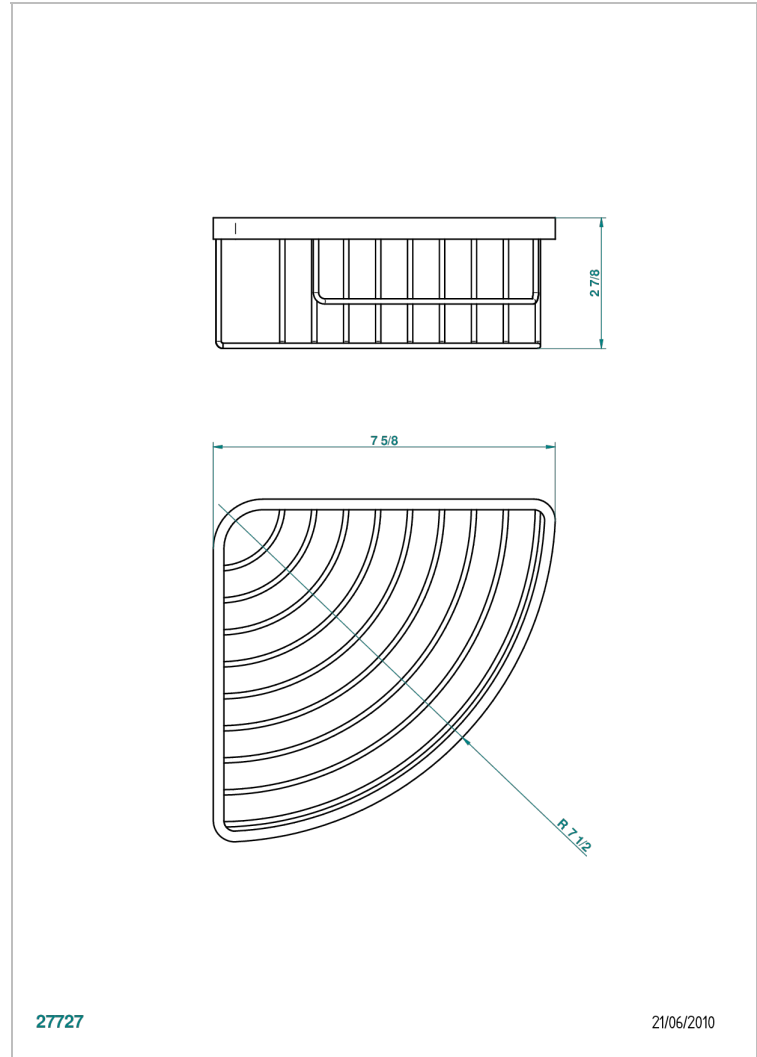

LES ONDES WITH LEVER HANDLES

G8B-3627

THG[®]
PARIS

Wire basket, large, for soap, corner, wall mounted.

CHARACTERISTIC

- Les Ondes with lever handles
- Wire basket, large, for soap, corner, wall mounted.

AVAILABLE FINITIONS