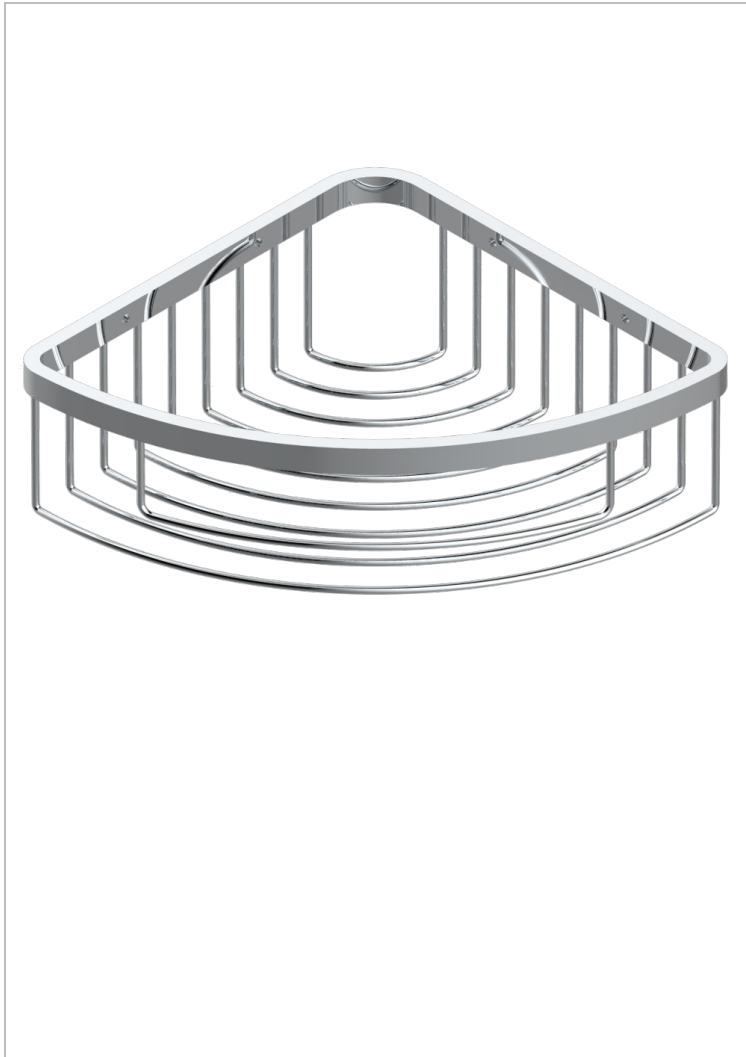

LES ONDES WITH LEVER HANDLES

G8B-3627

THG[®]
PARIS

Wire basket, large, for soap, corner, wall mounted.

CHARACTERISTIC

- Les Ondes with lever handles
- Wire basket, large, for soap, corner, wall mounted.

AVAILABLE FINITIONS

Blush PVD - H62
Brass color PVD - H49
Brown bronze color PVD - F33
Chrome polished - A02
Chrome polished / gold polished - G02
Copper antique matt, coated - H07

Gold color PVD - H52
Gold mat - F07
Gold polished - F01
Graphite PVD - H64
Light coated bronze - D01
Matt Umber PVD - H67

Matt blush PVD - H60
Matt brass color PVD - H50
Matt brown bronze color PVD - F34
Matt chrome (American satin) - C02
Matt gold color PVD - H53
Matt graphite PVD - H65

Matt nickel (American satin) - C01
Matt nickel color PVD - H56
Nickel antique / Sovereign - H28
Nickel color PVD - H55
Nickel polished - B01
Silver polished, antique - H03