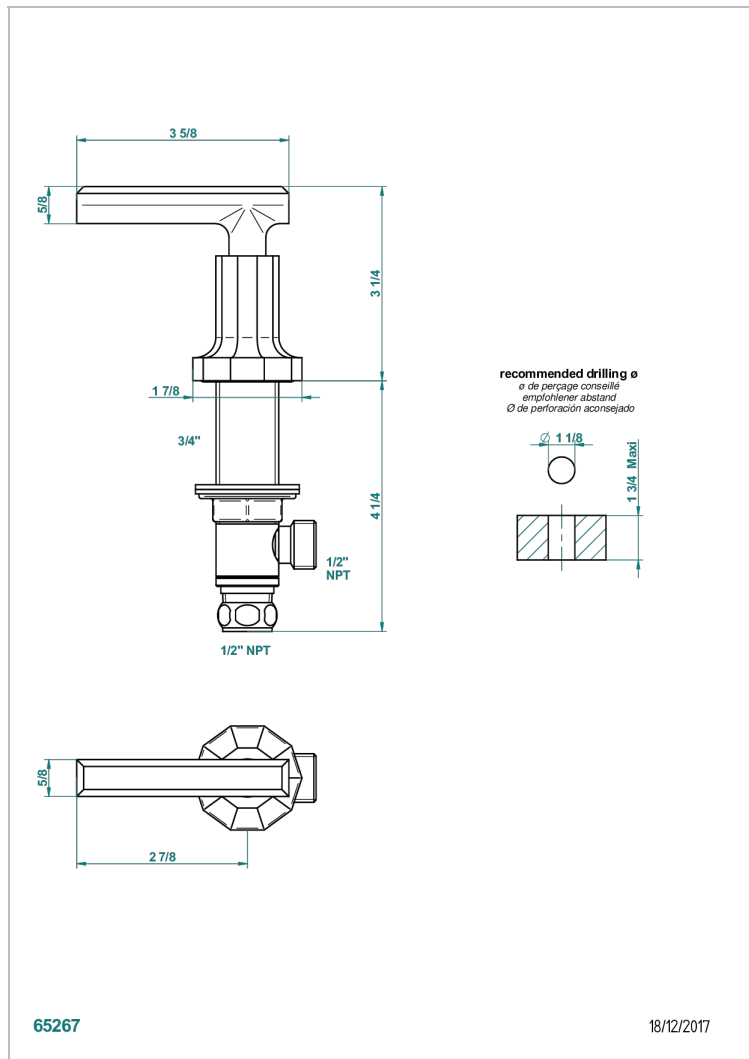

LES ONDES WITH LEVER HANDLES

G8B-35/HUS

1/2" deck valve with trim for lavatory - Hot

CHARACTERISTIC

- Les Ondes with lever handles
- 1/2" deck valve with trim for lavatory - Hot

AVAILABLE FINITIONS

Blush PVD - H62
 Brass color PVD - H49
 Brown bronze color PVD - F33
 Chrome polished - A02
 Chrome polished / gold polished - G02
 Copper antique matt, coated - H07