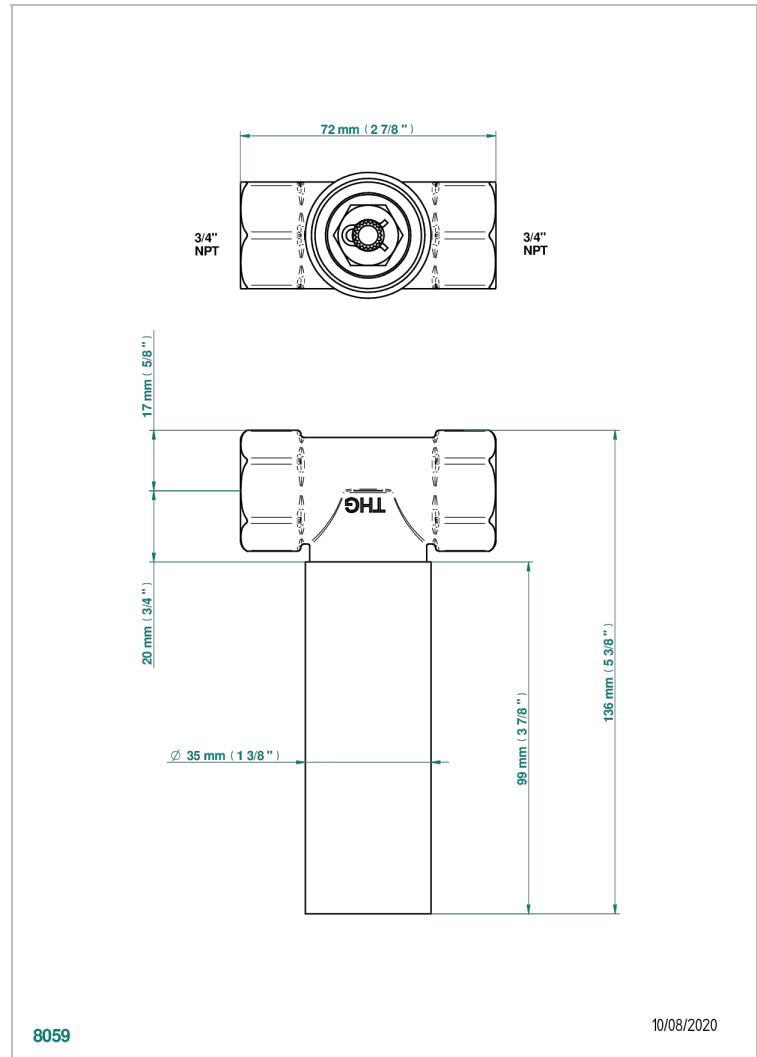

LES ONDES WITH LEVER HANDLES

G8B-32HUSA

3/4" Volume control wall valve with ceramic cartridge counterclockwise

8059

10/08/2020

CHARACTERISTIC

- Les Ondes with lever handles
- 3/4" Volume control wall valve with ceramic cartridge counterclockwise

AVAILABLE FINITIONS

Brass, cast only - A00