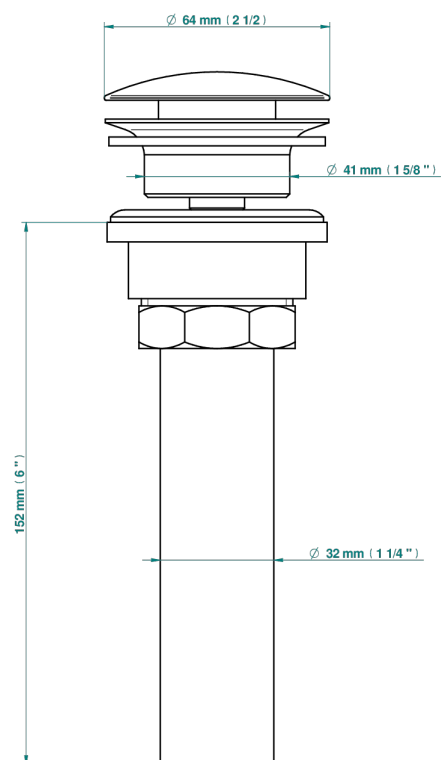

LES ONDES WITH LEVER HANDLES

G8B-316/US

Us click waste

THG[®]
PARIS

35622

10/04/2019

CHARACTERISTIC

- Les Ondes with lever handles
- Us click waste