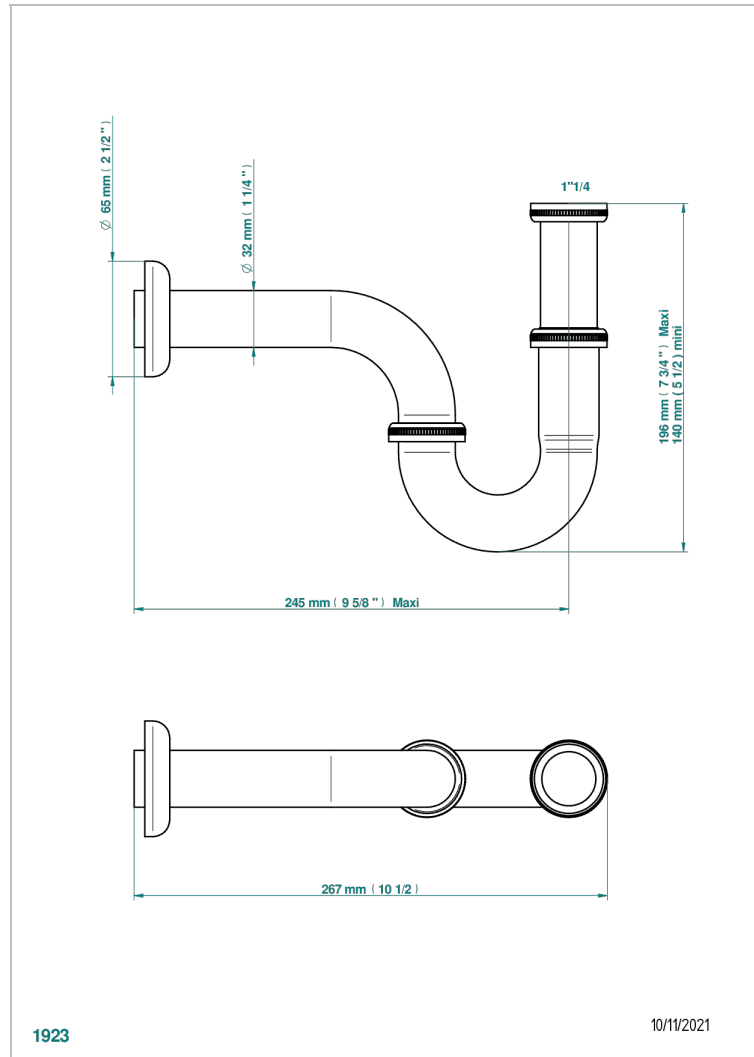

LES ONDES WITH LEVER HANDLES

G8B-315L/US

Heavy cast brass adjustable P-trap with cleanout plug 1 1/4" - 1 1/4" 17 gauge

CHARACTERISTIC

- Les Ondes with lever handles
- Heavy cast brass adjustable P-trap with cleanout plug 1 1/4" - 1 1/4" 17 gauge