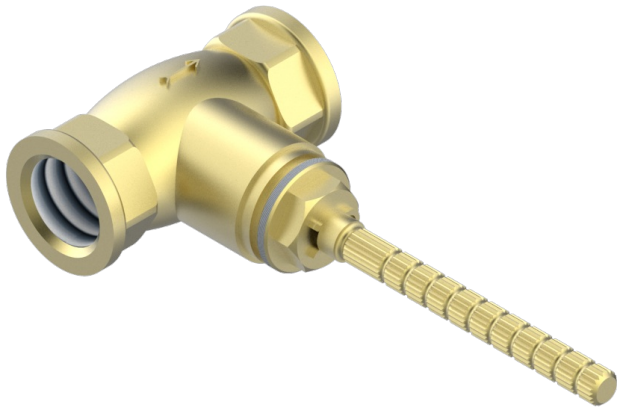

# LES ONDES WITH LEVER HANDLES

G8B-30HUSA

1/2" Volume control wall valve with ceramic cartridge counterclockwise

8056

16/02/2010

## CHARACTERISTIC

- Les Ondes with lever handles
- 1/2" Volume control wall valve with ceramic cartridge counterclockwise

## AVAILABLE FINITIONS

Brass, cast only - A00