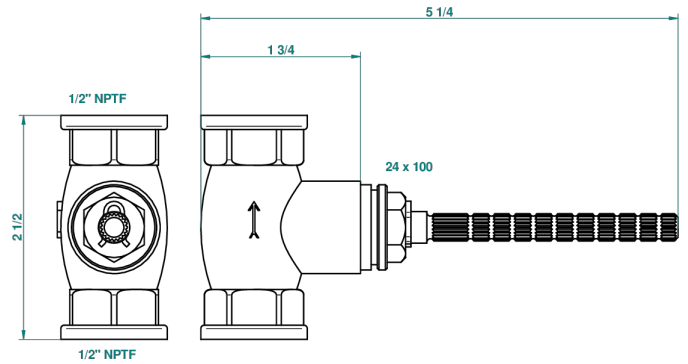

# LES ONDES WITH LEVER HANDLES

G8B-30HUSA

1/2" Volume control wall valve with ceramic cartridge counterclockwise

8056

16/02/2010

## CHARACTERISTIC

- Les Ondes with lever handles
- 1/2" Volume control wall valve with ceramic cartridge counterclockwise